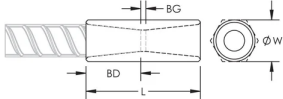

Designed to Meet: AASHTO;ABNT NBR 8548:1984;ACI 318 Type 1 (125% Specified Yield);ACI 318 Type 2 (Specified Tensile);ACI 349;ACI 359;AS3600

Package Quantity: 42

ADDITIONAL PRODUCT DETAILS

Bar dimensions and weights listed may vary by region. Coupler sizes not shown may be available by special order. Contact your nVent LENTON representative for more information.

DIAGRAMS

WARNING

nVent products shall be installed and used only as indicated in nVent's product instruction sheets and training materials. Instruction sheets are available at www.nvent.com and from your nVent customer service representative. Improper installation, misuse, misapplication or other failure to completely follow nVent's instructions and warnings may cause product malfunction, property damage, serious bodily injury and death and/or void your warranty.

North America

+1.800.753.9221

Option 1 – Customer Care

Option 2 – Technical

Support

Europe

Netherlands:

+31 800-0200135

France:

+33 800 901 793

Europe

Germany:

800 1890272

Other Countries:

+31 13 5835404