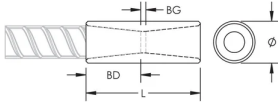

PRODUCT ATTRIBUTES

Material: Stainless Steel Duplex 2205 (EN 1.4462)

Finish: Plain

Rebar Size, Metric: 28 mm

Rebar Size, US: #9

Rebar Size, Canada: 30M

Diameter (Ø): 38 mm

Length (L): 91mm

Bar Depth (BD): 38mm

Bar Gap (BG): 15mm

Unit Weight: 0.49 kg

Designed to Meet: AASHTO;ABNT NBR 8548:1984;ACI 318 Type 1 (125% Specified Yield);ACI 318 Type 2 (Specified Tensile);ACI 349;ACI 359;AS3600

ADDITIONAL PRODUCT DETAILS

Bar dimensions and weights listed may vary by region. Coupler sizes not shown may be available by special order. Contact your nVent LENTON representative for more information.

DIAGRAMS

WARNING

nVent products shall be installed and used only as indicated in nVent's product instruction sheets and training materials. Instruction sheets are available at www.nvent.com and from your nVent customer service representative. Improper installation, misuse, misapplication or other failure to completely follow nVent's instructions and warnings may cause product malfunction, property damage, serious bodily injury and death and/or void your warranty.