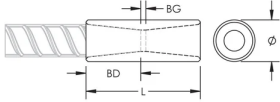

ADDITIONAL PRODUCT DETAILS

Bar dimensions and weights listed may vary by region. Coupler sizes not shown may be available by special order. Contact your nVent LENTON representative for more information.

DIAGRAMS

WARNING

---

nVent products shall be installed and used only as indicated in nVent's product instruction sheets and training materials. Instruction sheets are available at www.nvent.com and from your nVent customer service representative. Improper installation, misuse, misapplication or other failure to completely follow nVent's instructions and warnings may cause product malfunction, property damage, serious bodily injury and death and/or void your warranty.

North America

+1.800.753.9221
Option 1 – Customer Care
Option 2 – Technical
Support

Europe

Netherlands:
+31 800-0200135
France:
+33 800 901 793

Europe

Germany:
800 1890272
Other Countries:
+31 13 5835404