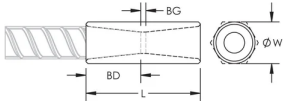

Designed to Meet: AASHTO;ABNT NBR 8548:1984;ACI 318 Type 1 (125% Specified Yield);ACI 318 Type 2 (Specified Tensile);ACI 349;ACI 359;AS3600

Package Quantity: 16

ADDITIONAL PRODUCT DETAILS

Bar dimensions and weights listed may vary by region. Coupler sizes not shown may be available by special order. Contact your nVent LENTON representative for more information.

DIAGRAMS

WARNING

nVent products shall be installed and used only as indicated in nVent's product instruction sheets and training materials. Instruction sheets are available at www.nvent.com and from your nVent customer service representative. Improper installation, misuse, misapplication or other failure to completely follow nVent's instructions and warnings may cause product malfunction, property damage, serious bodily injury and death and/or void your warranty.

North America

+1.800.753.9221
Option 1 – Customer Care
Option 2 – Technical
Support

Europe

Netherlands:
+31 800-0200135
France:
+33 800 901 793

Europe

Germany:
800 1890272
Other Countries:
+31 13 5835404