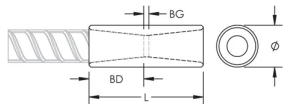

ADDITIONAL PRODUCT DETAILS

Bar dimensions and weights listed may vary by region. Coupler sizes not shown may be available by special order. Contact your nVent LENTON representative for more information.

DIAGRAMS

WARNING

nVent products shall be installed and used only as indicated in nVent's product instruction sheets and training materials. Instruction sheets are available at www.nvent.com and from your nVent customer service representative. Improper installation, misuse, misapplication or other failure to completely follow nVent's instructions and warnings may cause product malfunction, property damage, serious bodily injury and death and/or void your warranty.

North America

+1.800.753.9221
Option 1 – Customer Care
Option 2 – Technical
Support

Europe

Netherlands:
+31 800-0200135
France:
+33 800 901 793

Europe

Germany:
800 1890272
Other Countries:
+31 13 5835404