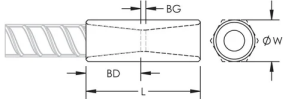

Designed to Meet: AASHTO;ABNT NBR 8548:1984;ACI 318 Type 1 (125% Specified Yield);ACI 318 Type 2 (Specified Tensile);ACI 349;ACI 359;AS3600

Package Quantity: 12

ADDITIONAL PRODUCT DETAILS

Bar dimensions and weights listed may vary by region. Coupler sizes not shown may be available by special order. Contact your nVent LENTON representative for more information.

DIAGRAMS

WARNING

nVent products shall be installed and used only as indicated in nVent's product instruction sheets and training materials. Instruction sheets are available at www.nvent.com and from your nVent customer service representative. Improper installation, misuse, misapplication or other failure to completely follow nVent's instructions and warnings may cause product malfunction, property damage, serious bodily injury and death and/or void your warranty.

North America

+1.800.753.9221
Option 1 – Customer Care
Option 2 – Technical
Support

Europe

Netherlands:
+31 800-0200135
France:
+33 800 901 793

Europe

Germany:
800 1890272
Other Countries:
+31 13 5835404