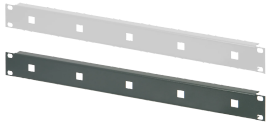

19" Front Panel for Cable Eyes

19" front panel are for accommodating cable eyes.

CERTIFICATIONS

FEATURES

19" front panel to accommodate cable eyes (to mount the eyes, insert and rotate them 45°)

SPECIFICATIONS

- Depth:** 1.5mm
- Rack Width:** 95HP
- Accessory Type:** Front panel
- Product Type:** Front Panel
- Material:** Steel

Table 1/2

| Catalog Number | Rack Height | Mounting | Package Quantity | Front Finish | Rear Finish | Color Code |
|----------------|-------------|----------------|------------------|--------------|-------------|------------|
| 20118-761 | 1U | Screw-on Front | 1 | Painted | Painted | RAL 7035 |
| 20118-762 | 1U | Screw-on Front | 1 | Painted | Painted | RAL 7021 |