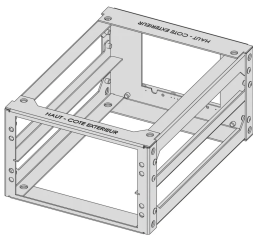

On Board Rack 3 U, 36 HP

CATALOG NUMBER

10170-015

Suitable for ongoing vibrations, shock, high temperatures, and high humidity.

CERTIFICATIONS

FEATURES

For mobile railway applications

Suitable for ongoing vibrations, shock, high temperatures, and high humidity

Suitable for 1, 2, or 3 U SNCF subracks (NF F61-005, CF 60-002)

Rear side is equipped for standard connectors; crossbar can be custom-coded for the SNCF coding pins

Crossbar with integrated cable channel

Several racks can be stacked or fitted in rows

Produced using a welding process, certified to EN 15085 (CL2)

Stainless Steel welds passivated to prevent corrosion

PRODUCT ATTRIBUTES

Product Family: On Board Rack

Rack Height: 3U

Height: 156.7mm

Rack Width: 36HP