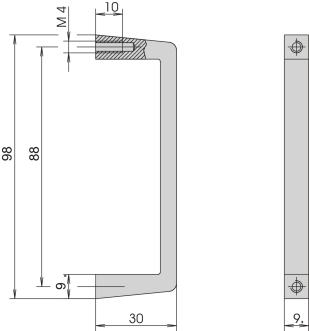

Front Handle, Width 9 mm, Height 98 mm

CATALOG NUMBER

10501-003

Slim Aluminium profile front handle, 9 mm. The assembly of the handle will be done from the rear side.

CERTIFICATIONS

FEATURES

Static load-carrying capacity 30 kg/pair

The assembly of the handle will be done from the rear side

PRODUCT ATTRIBUTES

Product Type: Handle

Works With: Subracks; Chassis; Front Panels

Handle Type: Straight

Width: 9mm

Material: Aluminum

Color: Silver

Static Load: 30kg

Package Quantity: 1

Finish: Anodized

ADDITIONAL PRODUCT DETAILS

Please take into consideration that deliveries may be carried out in the stated SPQs (SPQ, e.g. 5 pieces, 10 pieces, 50 pieces, etc.). Differing order quantities (e.g. 2 pieces) may be changed to the next possible delivery quantity = Standard Pack Quantity.