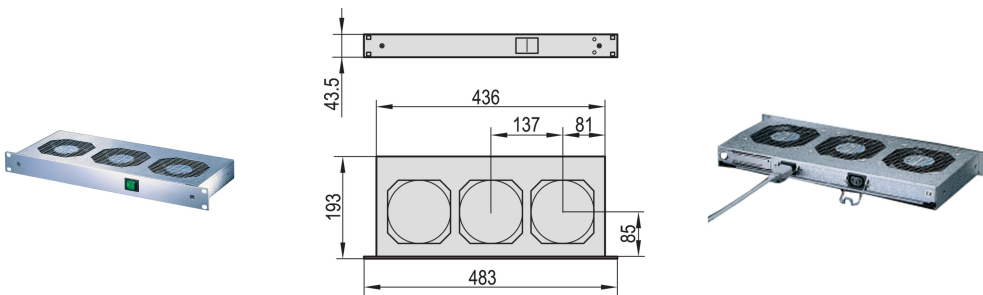

19" Fan Unit, 1 U, With Front Switch, 3 fans, 230 VAC

CATALOG NUMBER

10713-108

Front-mounted, illuminated mains switch on AC devices, coupled with additional rear mains outlet; mechanical strain relief for mains input and mains output cables.

CERTIFICATIONS

FEATURES

Can be adapted to subracks

Contact protection in accordance with DIN EN ISO 13857

PRODUCT ATTRIBUTES

Product Type: Fan Unit

Input Voltage AC: 230V min

Package Quantity: 1

Finish: Aluminum-Zinc Plated; Anodized

Material: Steel; Aluminum

Net Weight: 3.3kg

ADDITIONAL PRODUCT DETAILS

Please order mains cable separately.

Wide-range input voltage (86 ... 264 VAC) available on request.