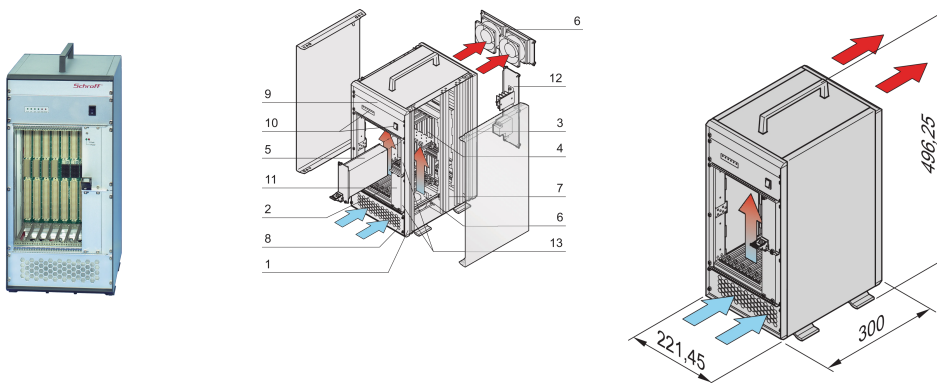

VXS System, Tower, 5 U, 7 Slot, Pluggable PSU

CATALOG NUMBER

10836-060

VXS tower system for 7 VXS boards 6 U, 160 mm. With Rear I/O option The power for the system is supplied by a pluggable open frame power supply.

CERTIFICATIONS

FEATURES

System in accordance with IEC 60297-3-101, -102, -103; IEEE 1101.1, 1101.10/11; Backplane, conforms to VITA 41.0, -41.1, -41.10, -41.11

PSU, 19" compatible, 300 W; a second PSU can optionally be fitted

Backplane VXS/VME64x4 slot VME64x, 6 U, with P0 plug3 x VXS payload slots connected as ring

Heat dissipation by 4 fans, cooling from front to rear side; temperature-controlled with fan control module (FCM)

Display module for DC operating voltages, fan and temperature alarm

PRODUCT ATTRIBUTES

Product Type: System

Depth: 300mm

Height: 496.25mm

Width: 221.45mm

Power: 250W

Net Weight: 13.5kg