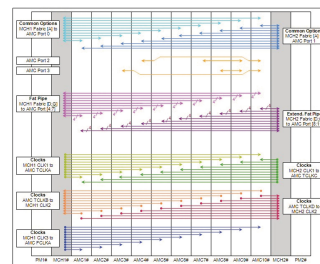

# MTCA.0 System for 10 Single Full-Size AMC Modules, 3 U, 84 HP

## CATALOG NUMBER

**11850-011**

The double AMC card cage on the right hand side can hold either 4 Double Full-size AMCs or, with the optional splitting kit, 8 Single Full-size AMCs.