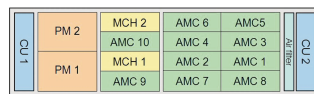

# MTCA.0 System for 10 Single Full-Size AMC Modules, 3 U, 84 HP

## CATALOG NUMBER

**11850-011**

The double AMC card cage on the right hand side can hold either 4 Double Full-size AMCs or, with the optional splitting kit, 8 Single Full-size AMCs.