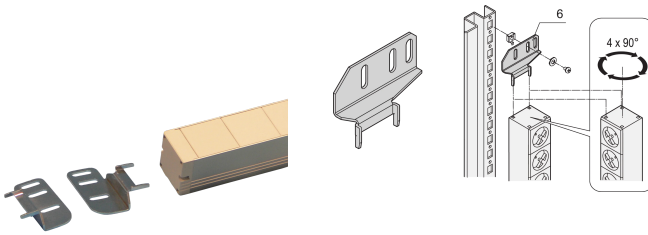

PDU Mounting Bracket for Vertical Mounting

CATALOG NUMBER

20110-068

Assembly kits for PDUs. Allows easy integration of PDUs in a rack.

CERTIFICATIONS

FEATURES

Easy assembly of basic and RackPower PDUs

PRODUCT ATTRIBUTES

Type: Basic PDU

Package Quantity: 2

Material: Stainless Steel

Product Type: Bracket

Gross Weight: 0.142kg

WARNING

nVent products shall be installed and used only as indicated in nVent's product instruction sheets and training materials. Instruction sheets are available at www.nvent.com and from your nVent customer service representative. Improper installation, misuse, misapplication or other failure to completely follow nVent's instructions and warnings may cause product malfunction, property damage, serious bodily injury and death and/or void your warranty.