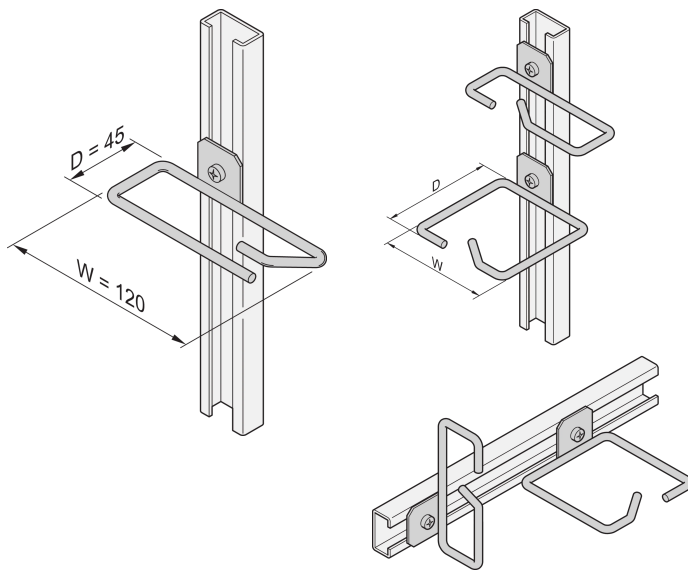

# Cable Eye for C-Rail, Steel, 120 x 45 mm

## CATALOG NUMBER

**20118-339**

Cable eyes can be attached to slide rails, cable panels, etc.