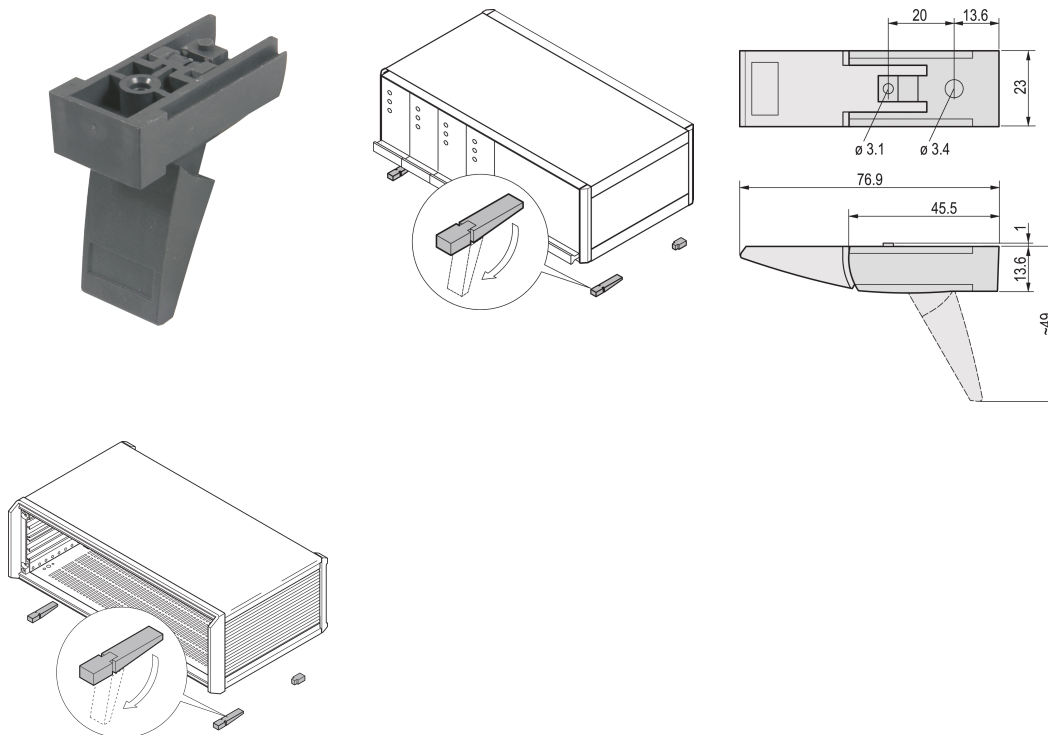

## CATALOG NUMBER

**20603-002**

Flexible and robust Tip-up foot for chassis, with carrying capacity of 25 kg per foot. Suitable for RatiopacPRO/-AIR, PropacPRO, CompacPRO, Comptec and Interscale.

## FEATURES

Mounting holes are provided in bottom of case

Load-carrying capacity 25 kg per foot, max case weight: 50 kg