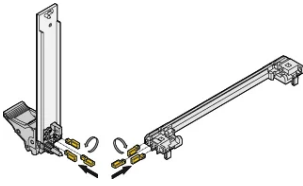

Keying/Coding for IEL/IET Handle and IEEE Guide Rail

CATALOG NUMBER

20817-501

Based on the IEEE standard guide rails and handles can be coded to avoid the insertion of a wrong board into the wrong slot.

CERTIFICATIONS

Type: Coding Peg

Works With: Subracks; Cases; Front Panels

Material: Fiber-Reinforced Plastic

Flammability Rating: UL® 94V-0

Package Quantity: 100

Complies With: EN 45545-2

Gross Weight: 0.016kg

DIAGRAMS