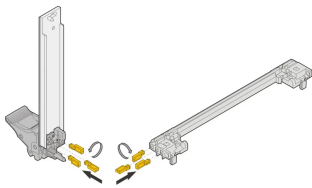

Keying/Coding for IEL/IET Handle and IEEE Guide Rail

CATALOG NUMBER

20817-501

Based on the IEEE standard guide rails and handles can be coded to avoid the insertion of a wrong board into the wrong slot.

CERTIFICATIONS

FEATURES

4 possible positions, resulting in 64 codings per card guide; when coding the upper and lower card guide, 4096 codings will result

Inserted in the chambers of the codable card guides as well as in the rear side of the die cast block of the handles type IEL or IET

The keying/coding pegs prevent plug-in units to be mounted in wrong slots

PRODUCT ATTRIBUTES

Product Type: Coding/Keying Indicator

Product Family: EuropacPRO; RatiopacPRO; RatiopacPRO AIR; CompacPRO; PropacPRO; Inpac; Frame Type Plug-In Unit