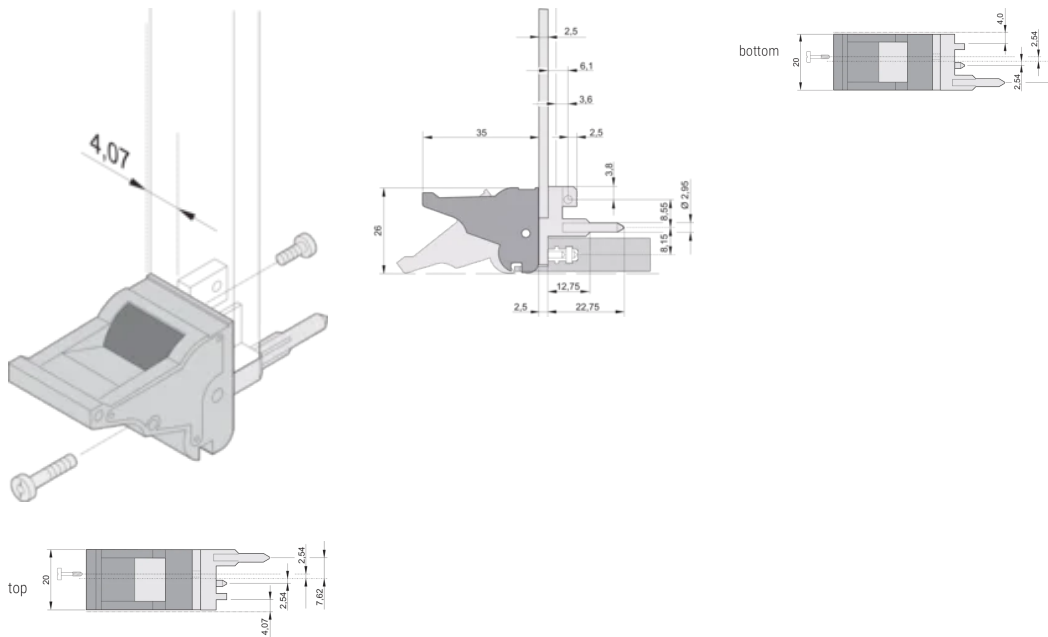

Handle Type: IEL; Top Front; Bottom Rear I/O

Flammability Rating: UL@ 94V-0

Color: Grey

Complies With: EN 45545-2

Material: Polycarbonate

Product Type: Handle

Type: Inserter/Extractor, Standard

Works With: Front Panels

Gross Weight: 0.245kg

ADDITIONAL PRODUCT DETAILS

Please order Coding pegs and Microswitch separately.

DIAGRAMS

WARNING

nVent products shall be installed and used only as indicated in nVent's product instruction sheets and training materials. Instruction sheets are available at www.nvent.com and from your nVent customer service representative. Improper installation, misuse, misapplication or other failure to completely follow nVent's instructions and warnings may cause product malfunction, property damage, serious bodily injury and death and/or void your warranty.