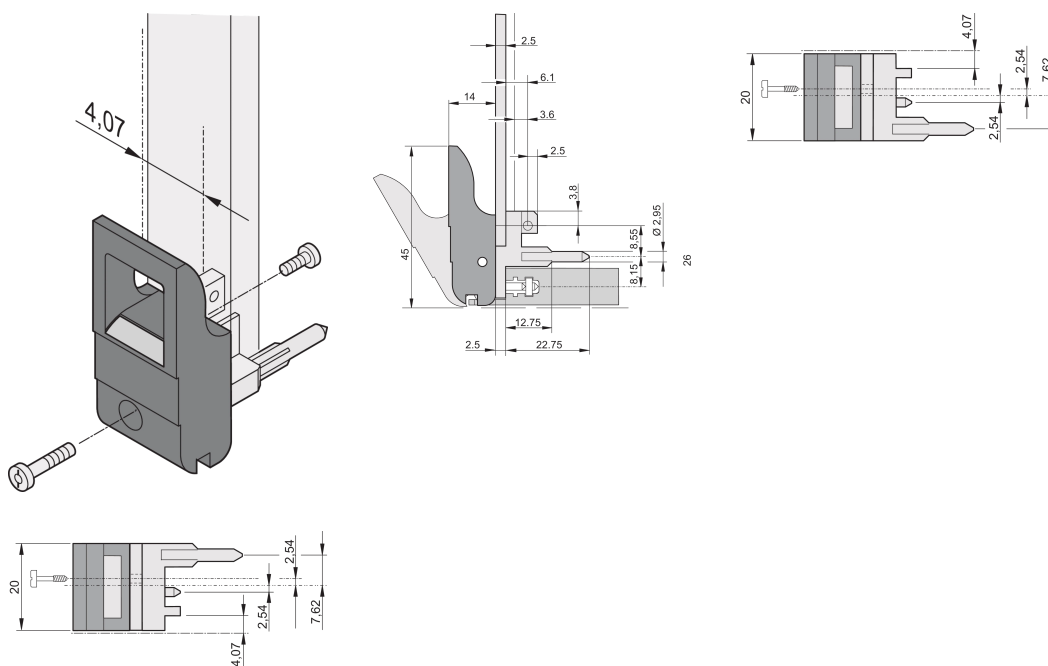

Insertor/Extractor Handle Type IET, Black Lever, Grey Button, Top; 10 pieces

CATALOG NUMBER

20817-654

The inserter/extractor handle, type IET in accordance with IEEE 1101.10. Two of these handles can overcome a single lever force of 700 N (per pair).

CERTIFICATIONS

FEATURES

Suitable for insertion and extraction forces up to 700 N (per pair)

In accordance with IEEE 1101.10 and IEC 60297-3-102

A microswitch can be mounted

PRODUCT ATTRIBUTES

Package Quantity: 10

Handle Type: IET; Top Front; Bottom Rear I/O

Flammability Rating: UL® 94V-0

Color: Jet Black

Color Code: RAL 9005

Complies With: EN 45545-2

Depth (D): 39.15mm

Height (H): 44.65mm

Material: Polycarbonate; Zinc Alloy

Product Type: Handle

Type: Inserter/Extractor, Standard

Width (W): 19.8mm

Works With: Front Panels

Gross Weight: 0.231kg

ADDITIONAL PRODUCT DETAILS

Please order Coding pegs and Microswitch separately.

DIAGRAMS