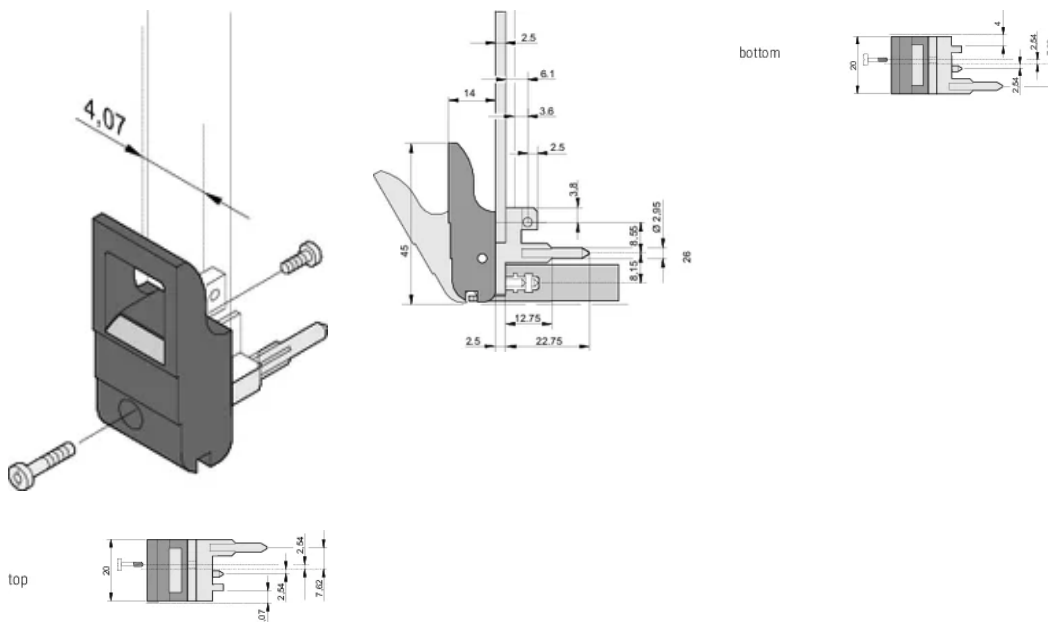

CERTIFICATIONS

FEATURES

Suitable for insertion and extraction forces up to 700 N (per pair)

In accordance with IEEE 1101.10 and IEC 60297-3-102

A microswitch can be mounted

PRODUCT ATTRIBUTES

Package Quantity: 10

Handle Type: IET; Top Front; Bottom Rear I/O

Flammability Rating: UL® 94V-0

Color: Jet Black

Color Code: RAL 9005

Complies With: EN 45545-2

Depth (D): 39.15mm

Height (H): 44.65mm

Material: Polycarbonate; Zinc Alloy

Product Type: Handle

Type: Inserter/Extractor, Standard

Width (W): 19.8mm

Works With: Front Panels

Gross Weight: 0.231kg

ADDITIONAL PRODUCT DETAILS

Please order Coding pegs and Microswitch separately.

DIAGRAMS