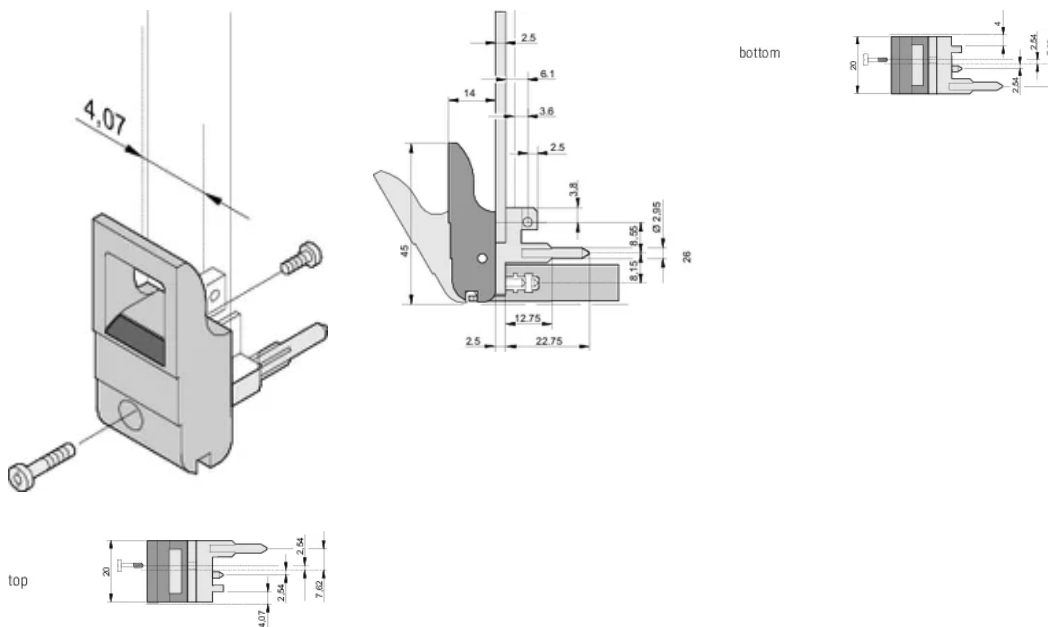

## FEATURES

Suitable for insertion and extraction forces up to 700 N (per pair)

In accordance with IEEE 1101.10 and IEC 60297-3-102

A microswitch can be mounted

With locking

With integrated alignment pin for perforated strip

## DIAGRAMS