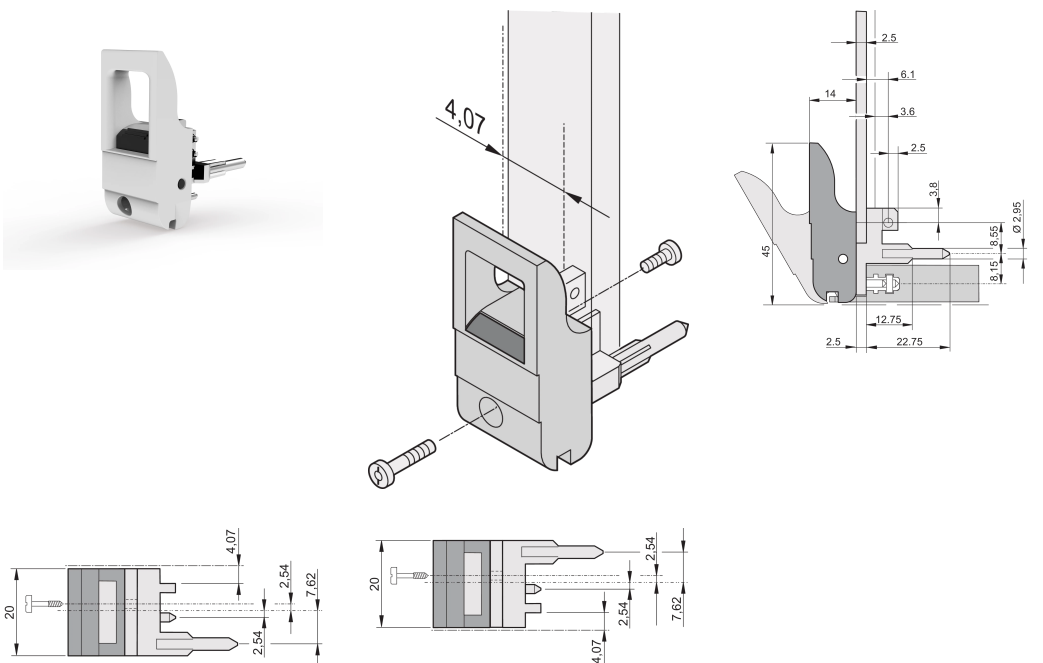

# Insertor/Extractor Handle Type IET, Grey Lever, Black Button, Bottom, 10 Pieces

## CATALOG NUMBER

**20817-660**

The inserter/extractor handle, type IET in accordance with IEEE 1101.10. Two of these handles can overcome a single lever force of 700 N (per pair).

## FEATURES

Suitable for insertion and extraction forces up to 700 N (per pair)

In accordance with IEEE 1101.10 and IEC 60297-3-102

A microswitch can be mounted

With locking

With integrated alignment pin for perforated strip