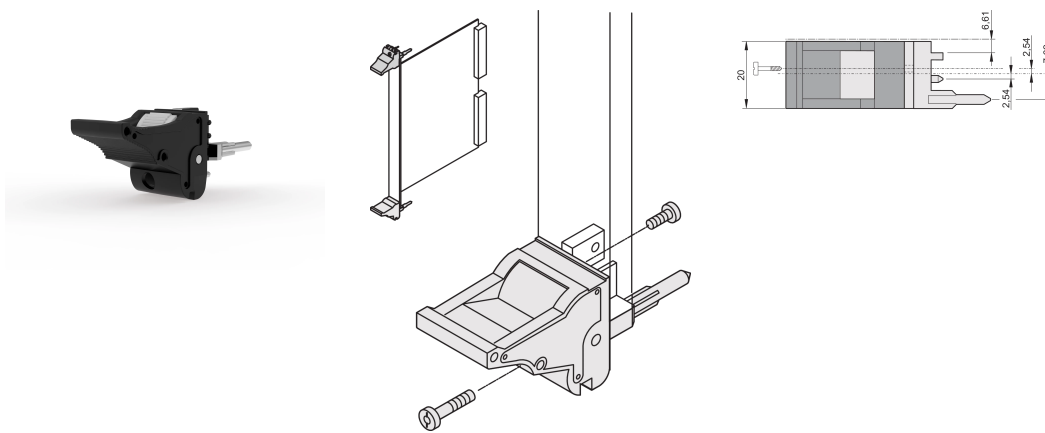

Insertor/Extractor Handle Type IEL, Black Lever, Grey Button, Bottom; 10 pieces

CATALOG NUMBER

20817-682

The inserter/extractor handle, type IEL in accordance with IEEE 1101.10. 0,1" offset Two of these handles can overcome a single lever force of 700N (per pair).

CERTIFICATIONS

FEATURES

Suitable for insertion and extraction forces up to 700 N (per pair)

In accordance with IEEE 1101.10 and IEC 60297-3-102

A microswitch can be mounted

0.1" offset is used for PSUs with SMD Plus

PRODUCT ATTRIBUTES

Package Quantity: 10

Handle Type: IEL; Bottom Front

Flammability Rating: UL® 94V-0

Color: Jet Black

Color Code: RAL 9005

Complies With: EN 45545-2

Depth (D): 60.45mm

Height (H): 25.5mm

Material: Polycarbonate; Zinc Alloy

Product Type: Handle

Type: Inserter/Extractor, 0.1" Offset

Width (W): 19.8mm

Works With: Front Panels

Gross Weight: 0.253kg

ADDITIONAL PRODUCT DETAILS