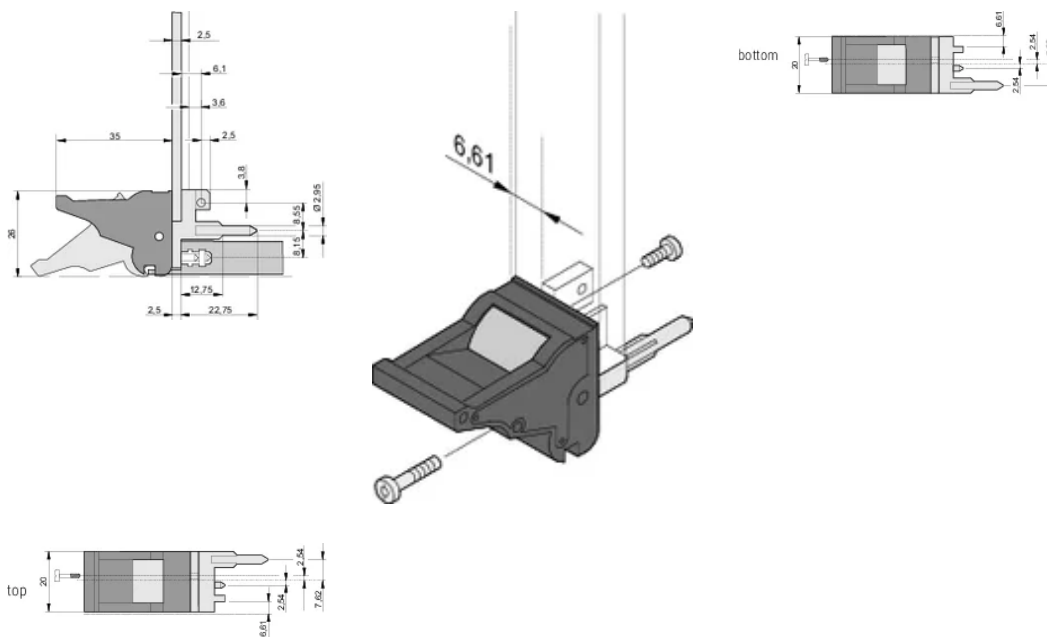

Flammability Rating: UL® 94V-0

Color: Jet Black

Color Code: RAL 9005

Complies With: EN 45545-2

Depth (D): 60.45mm

Height (H): 25.5mm

Material: Polycarbonate; Zinc Alloy

Product Type: Handle

Type: Inserter/Extractor, 0.1" Offset

Width (W): 19.8mm

Works With: Front Panels

Gross Weight: 0.253kg

ADDITIONAL PRODUCT DETAILS

Please order Coding pegs and Microswitch separately.

DIAGRAMS

WARNING

nVent products shall be installed and used only as indicated in nVent's product instruction sheets and training materials. Instruction sheets are available at www.nvent.com and from your nVent customer service representative. Improper installation, misuse, misapplication or other failure to completely follow nVent's instructions and warnings may cause product malfunction, property damage, serious bodily injury and death and/or void your warranty.