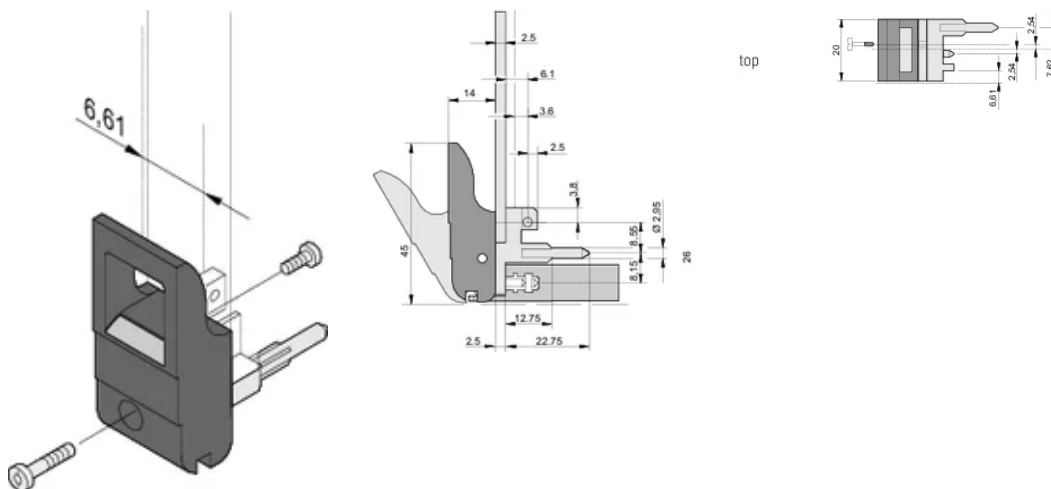

FEATURES

Suitable for insertion and extraction forces up to 700 N (per pair)

In accordance with IEEE 1101.10 and IEC 60297-3-102

A microswitch can be mounted

0.1" offset is used for PSUs with SMD Plus

PRODUCT ATTRIBUTES

Package Quantity: 10

Handle Type: IET; Bottom Front

Flammability Rating: UL® 94V-0

Color: Jet Black

Color Code: RAL 9005

Complies With: EN 45545-2

Depth (D): 39.15mm

Height (H): 44.65mm

Material: Polycarbonate; Zinc Alloy

Product Type: Handle

Type: Inserter/Extractor, 0.1" Offset

Width (W): 19.8mm

Works With: Front Panels

Net Weight: 0.24kg

ADDITIONAL PRODUCT DETAILS

Please order Coding pegs and Microswitch separately.

DIAGRAMS