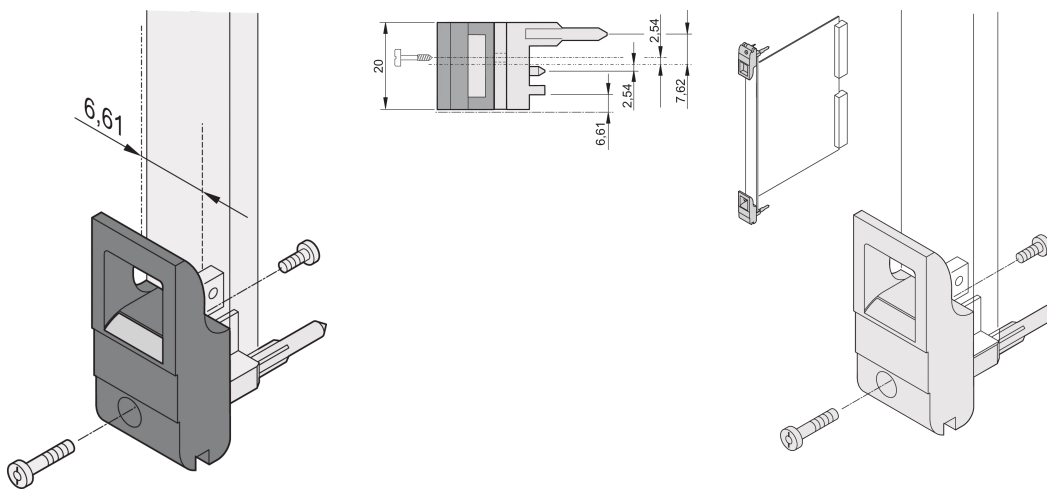

# Insertor/Extractor Handle Type IET, Black Lever, Grey Button, Top; 10 pieces

## CATALOG NUMBER

**20817-708**

The inserter/extractor handle, type IET in accordance with IEEE 1101.10. 0,1" offset. Two of these handles can overcome a single lever force of 700 N (per pair).

## FEATURES

Suitable for insertion and extraction forces up to 700 N (per pair)

In accordance with IEEE 1101.10 and IEC 60297-3-102

A microswitch can be mounted

0.1" offset is used for PSUs with SMD Plus

Height (H): 44.65mm

Material: Polycarbonate; Zinc Alloy

Product Type: Handle

Type: Inserter/Extractor, 0.1" Offset

Width (W): 19.8mm

Works With: Front Panels

Net Weight: 0.24kg