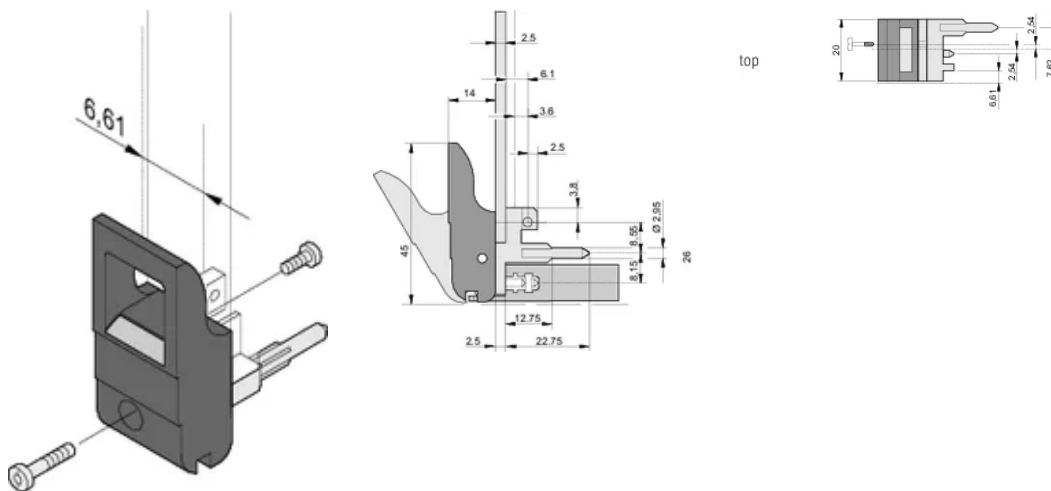

Height (H): 44.65mm

Material: Polycarbonate; Zinc Alloy

Product Type: Handle

Type: Inserter/Extractor, 0.1" Offset

Width (W): 19.8mm

Works With: Front Panels

Net Weight: 0.24kg

## DIAGRAMS