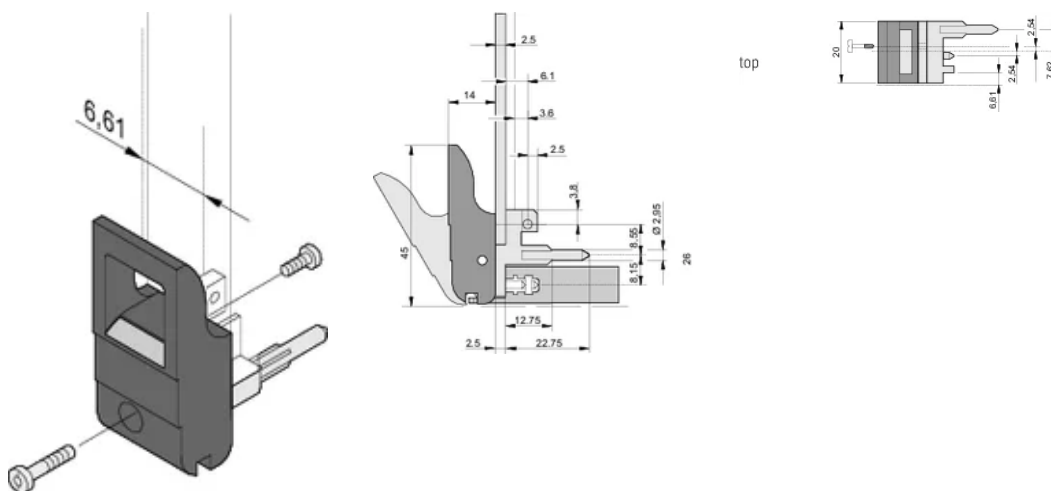

Product Type: Handle

Type: Inserter/Extractor, 0.1" Offset

Works With: Front Panels

Net Weight: 2.324kg

## DIAGRAMS