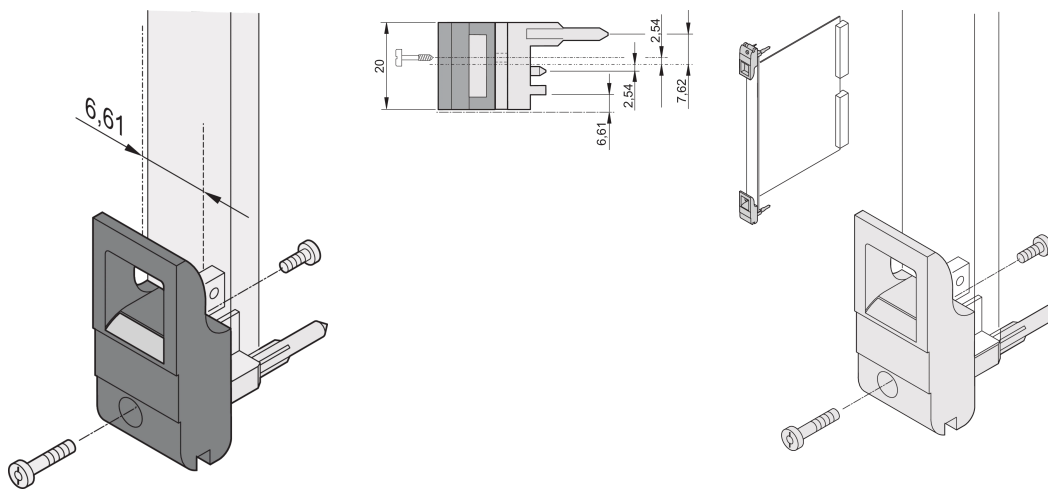

# Insertor/Extractor Handle Type IET, Black Lever, Grey Button, Top, 100 Pieces

## CATALOG NUMBER

**20817-709**

The inserter/extractor handle, type IET in accordance with IEEE 1101.10. 0,1" offset. Two of these handles can overcome a single lever force of 700 N (per pair).

## FEATURES

Suitable for insertion and extraction forces up to 700 N (per pair)

In accordance with IEEE 1101.10 and IEC 60297-3-102

A microswitch can be mounted

0.1" offset is used for PSUs with SMD Plus