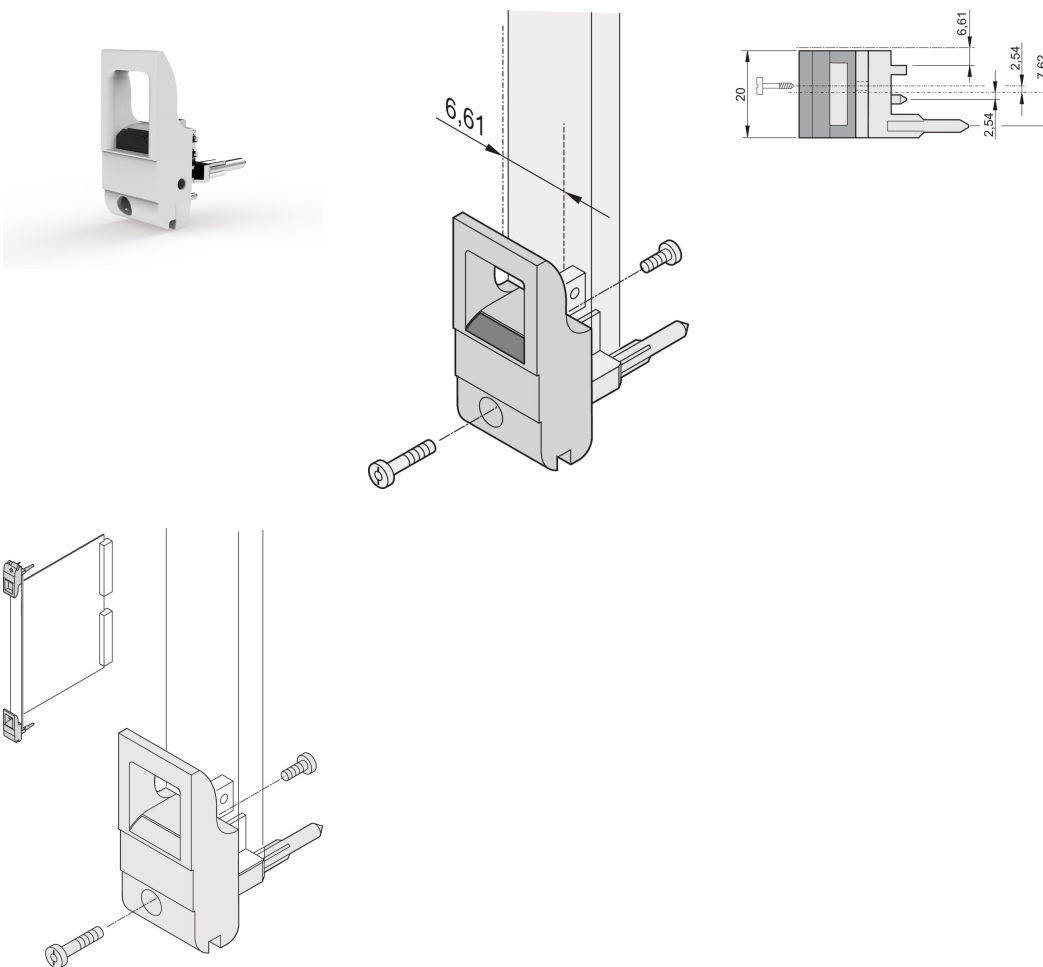

Insertor/Extractor Handle Type IET, Grey Lever, Black Button, Bottom, 100 Pieces

CATALOG NUMBER

20817-715

The inserter/extractor handle, type IET in accordance with IEEE 1101.10, 0,1" offset. Two of these handles can overcome a single lever force of 700 N (per pair).

CERTIFICATIONS

FEATURES

Suitable for insertion and extraction forces up to 700 N (per pair)

In accordance with IEEE 1101.10 and IEC 60297-3-102

A microswitch can be mounted

0.1" offset is used for PSUs with SMD Plus

PRODUCT ATTRIBUTES

Package Quantity: 100

Handle Type: IET; Bottom Front

Flammability Rating: UL® 94V-0

Color: Grey

Material: Polycarbonate

Product Type: Handle

Type: Inserter/Extractor, 0.1" Offset