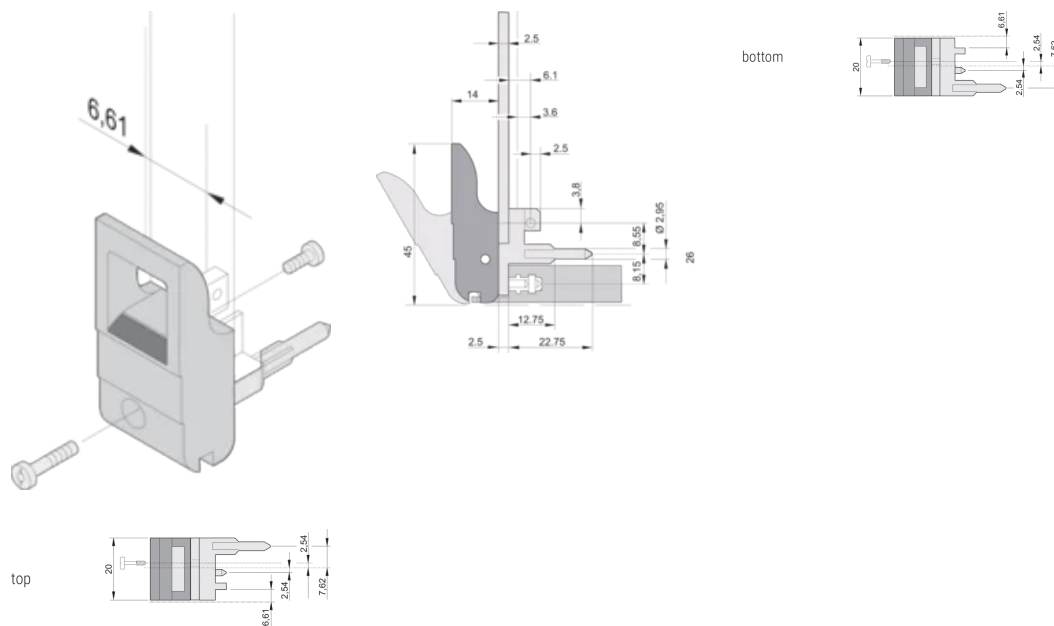

Insertor/Extractor Handle Type IET, Grey Lever, Black Button, Bottom, 100 Pieces

CATALOG NUMBER

20817-715

The inserter/extractor handle, type IET in accordance with IEEE 1101.10, 0,1" offset. Two of these handles can overcome a single lever force of 700 N (per pair).

CERTIFICATIONS

FEATURES

Suitable for insertion and extraction forces up to 700 N (per pair)

In accordance with IEEE 1101.10 and IEC 60297-3-102

A microswitch can be mounted

0.1" offset is used for PSUs with SMD Plus

PRODUCT ATTRIBUTES

Package Quantity: 100

Handle Type: IET; Bottom Front

Flammability Rating: UL® 94V-0

Color: Grey

Material: Polycarbonate

Product Type: Handle

Type: Inserter/Extractor, 0.1" Offset

Works With: Front Panels

Gross Weight: 2.321kg

ADDITIONAL PRODUCT DETAILS

Please order Coding pegs and Microswitch separately.

DIAGRAMS

WARNING

nVent products shall be installed and used only as indicated in nVent's product instruction sheets and training materials. Instruction sheets are available at www.nvent.com and from your nVent customer service representative. Improper