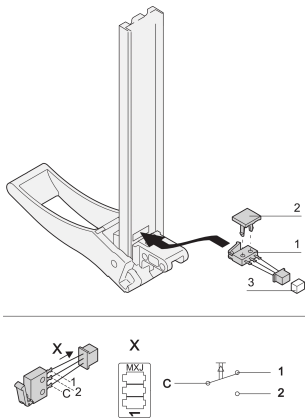

Plug-In Unit Microswitch for XL Handle With Cable and Plug

CATALOG NUMBER

20817-877

Micro Switch for XL Front panel.

CERTIFICATIONS

FEATURES

Electr. life $\geq$ 20,000 switching cycles

Plastic, PC, UL 94 V-0

Molex connector housing

Suitable mating connectors not included in scope of delivery

Mech. life $\geq$ 20,000 switching cycles

Operating range -25 °C to +70 °C

Micro switch for XL handle

Max. switched current 50 mA

Molex crimp contact and fixing clip