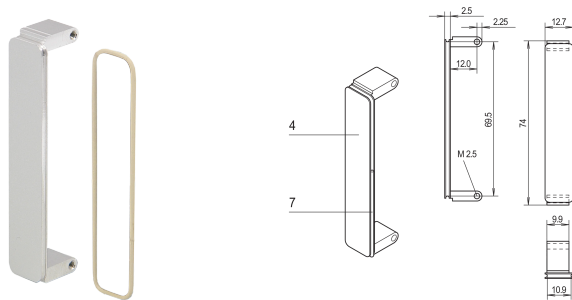

## CATALOG NUMBER

**20835-889**

Mezzanine front panel is fitted into PMC front panel cut-outs. Available in different treatments. For O-ring EMC gasket.

Complies With: PMC Mezzanine, IEEE P1386

Depth: 2.5mm

EMC Shielding: Yes

Finish: Anodized

Height: 74mm

Material: Aluminum

Product Type: Front Panel

Type: Front Panel without Handle

Width: 12.7mm

Net Weight: 0.115kg