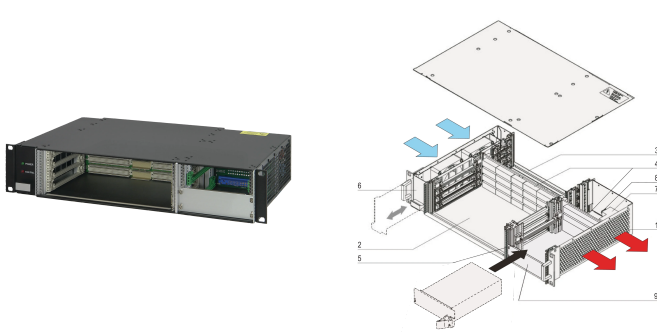

VME64x System, 2 U, 4 Slot, Pluggable PSU

CATALOG NUMBER

20836-245

VME64x system for 4 horizontally mounted VME64x boards 6 U, 160 mm. Rear I/ O option. The power for the system is supplied by up to two pluggable power supplies. A hot swap fan tray with 4 fans guarantee an excellent cooling.

CERTIFICATIONS

FEATURES

System in accordance with IEC 60297-3-101, 102, 103; IEEE 1101.1, 1101.10/11; backplane conforms to VITA 1.1-1997

Power backplane to PICMG 2.11 (P 47), prepared for installation of two 19" compatible PSUs, 300 W (3 U, 8 HP)

Heat dissipation by a fan tray with 2 fans, cooling from right to left side; fan monitoring and voltage display

System for horizontal board mounting with board formats; Front: 6 U, 160 mm deep; Rear, rear I/O: 6 U, 80 mm deep

PRODUCT ATTRIBUTES

Product Type: System

Number of Slots: 4

Type: 19" Rack Mount

Backplane Type: 6 U VME64 Extension

Data Transfer: VME64; VME2eSST

Power per Slot: 30W

Input Voltage AC: 100 – 240V