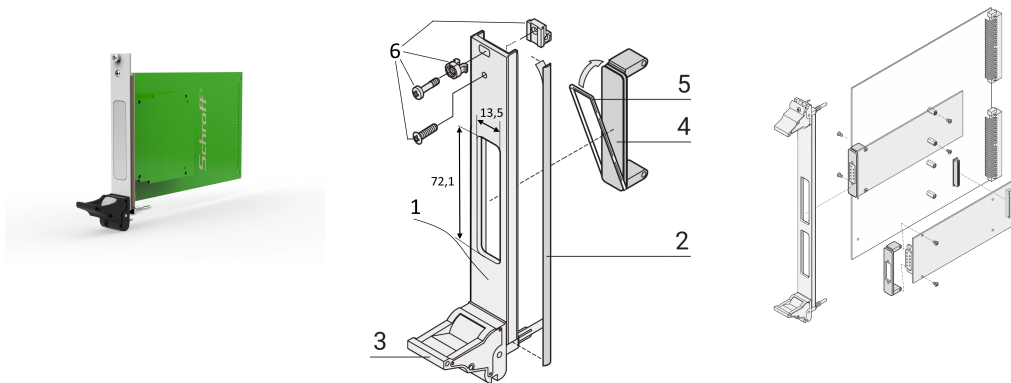

Plug-In Unit Kit for PMC With IEL Handle black, U-shaped Front Panel Shielded (Textile), 3 U, 4 HP

CATALOG NUMBER

20836-460

U-shaped front panel with cutout for PMC. Shieldable for textile EMC gasket.

FEATURES

In accordance with IEEE P1386, PCI Mezzanine Card

For single 69.0 x 76.5 mm or double 139.0 x 76.5 mm modules

For standard defined I/O mezzanine modules which connect to carrier cards

PMC = PCI Mezzanine Card

FPGA = Field Programmable Gate Array

U-profile front panel 3 U, 4 HP, with textile gasketing

EMC shielding for front panel and coverings for front panel cutouts

PRODUCT ATTRIBUTES

Rack Height: 3U

Package Quantity: 1

Handle Type: IEL

Mounting: Screw-on Front

Gasket Type: Textile EMC

Front Finish: Anodized

Rear Finish: Conductive

Complies With: PMC Mezzanine, IEEE P1386

EMC Shielding: Yes

Finish: Anodized; Passivated