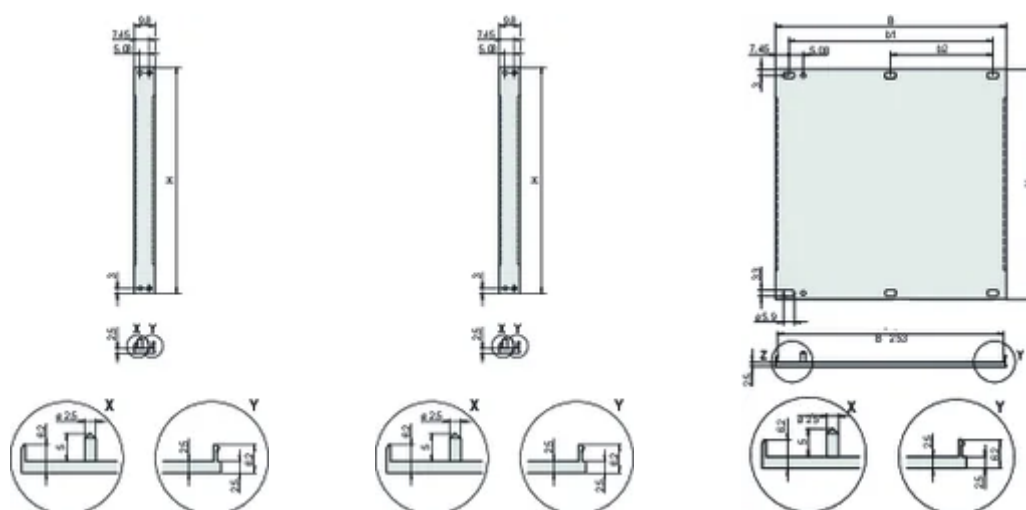

## ADDITIONAL PRODUCT DETAILS

Please order fixing material (sleeves, collar screws) separately.

14 ... 84 HP: multi-part U-profile (front panel with crimped profiles).

Differences in finish between 2 ... 12 HP and 14 ... 84 HP.

2 ... 12 HP: one-part U-profile

Please order textile EMC gasket separately.

Standard pack quantity: 2 to 28HP: 5 pieces, 42 to 84 HP: 1 piece, supplied in standard pack quantities (SPQ) only.

## DIAGRAMS