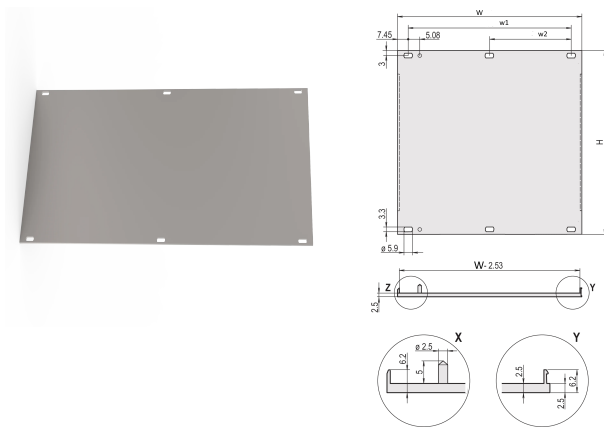

## CATALOG NUMBER

**20848-047**

U-profile front panel for textile EMC gasket.

Rear Finish: Conductive

Treated Edges: No

Complies With: IEC 60297-3-101; IEEE 1101.1/10

Depth (D): 2.5mm

EMC Shielding: No (Retrofittable)

Finish: Anodized; Passivated

Height (H): 128.4mm

Material: Aluminum

Product Type: Front Panel

Type: Front Panel without Handle

Width (W): 213mm

Net Weight: 0.18kg