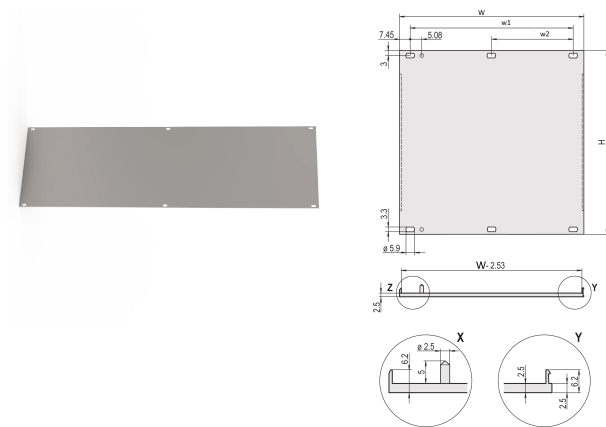

Front Panel, U-profile, Refrofit Shielding, 3 U, 84 HP, 2.5 mm, Al, Front Anodized, Rear Conductive

CATALOG NUMBER

20848-097

U-profile front panel for textile EMC gasket.

CERTIFICATIONS

FEATURES

U-profile, front panel, Al, 2.5 mm, front anodized, rear conductive

For EMC textile gasket

PRODUCT ATTRIBUTES

Rack Height: 3U

Rack Width: 84HP

Package Quantity: 1

Accessory Type: Front panel

Mounting: Screw-on Front

Gasket Type: Textile EMC

Front Finish: Anodized

Rear Finish: Conductive

Treated Edges: No

Complies With: IEC 60297-3-101; IEEE 1101.1/10

Depth (D): 2.5mm

EMC Shielding: No (Retrofittable)

Finish: Anodized; Passivated

Height (H): 128.4mm

Material: Aluminum

Product Type: Front Panel

Type: Front Panel without Handle

Width (W): 426.4mm

Net Weight: 0.397kg

ADDITIONAL PRODUCT DETAILS

Please order fixing material (sleeves, collar screws) separately.