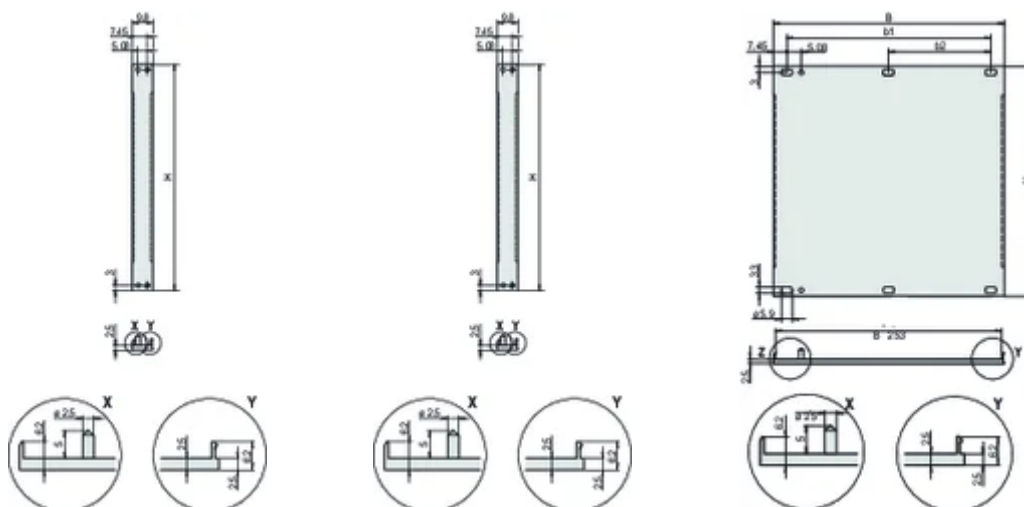

Mounting: Screw-on Front

Gasket Type: Textile EMC

Front Finish: Anodized

Rear Finish: Conductive

Treated Edges: No

Complies With: IEC 60297-3-101; IEEE 1101.1/10

Depth (D): 2.5mm

EMC Shielding: No (Retrofittable)

Finish: Anodized; Passivated

Height (H): 128.4mm

Material: Aluminum

Product Type: Front Panel

Type: Front Panel without Handle

Width (W): 426.4mm

Net Weight: 0.397kg

ADDITIONAL PRODUCT DETAILS

Please order fixing material (sleeves, collar screws) separately.

14 ... 84 HP: multi-part U-profile (front panel with crimped profiles).

Differences in finish between 2 ... 12 HP and 14 ... 84 HP.

2 ... 12 HP: one-part U-profile

Please order textile EMC gasket separately.

Standard pack quantity: 2 to 28HP: 5 pieces, 42 to 84 HP: 1 piece, supplied in standard pack quantities (SPQ) only.

DIAGRAMS