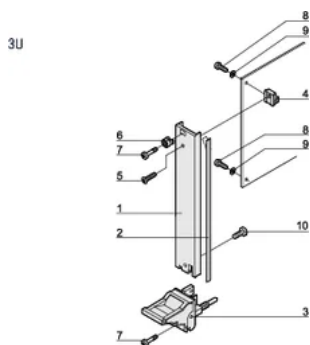

Rack Height: 3U

Type: Front Panel with Handle (PIU)

Width (W): 20mm

Net Weight: 0.07kg

## DIAGRAMS

---