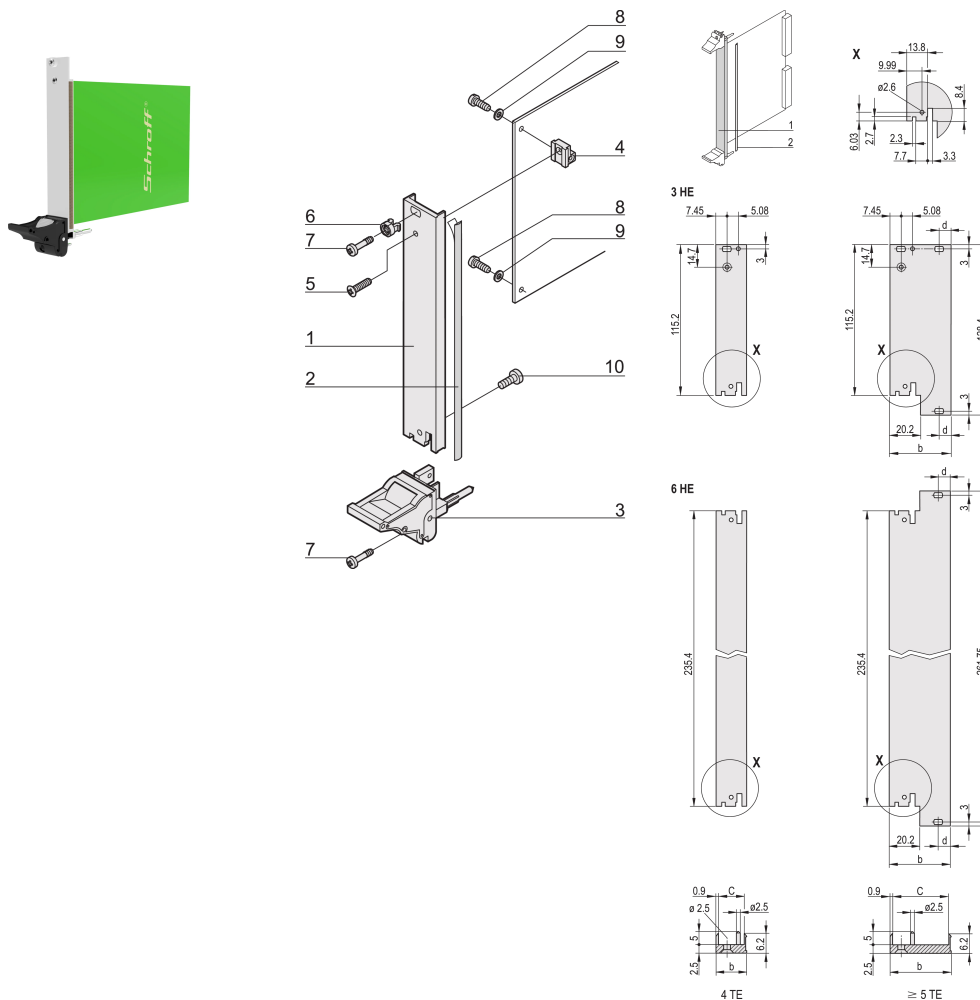

# Plug-In Unit Kit With IEL Handle, Shielded, Black 3 U, 4 HP

CATALOG NUMBER

20848-585

Plug-in unit, with IEL inserter/extractor black handle, 3 U, front assembly. The U-shaped front panel enable shielding with a textile gasket.

## FEATURES

---

U-shaped front panel for textile gasket

Suitable for insertion and extraction forces up to 700 N (per pair)

Enable the installation of a microswitch

Enable the installation of coding pegs in accordance with IEC 60297-3-103/ IEEE 1101.10

## PRODUCT ATTRIBUTES

---

Rack Width: 4HP

Package Quantity: 1

Handle Type: IEL

Mounting: Screw-on Front

Gasket Type: Textile EMC

Front Finish: Anodized

Rear Finish: Etched

Treated Edges: No

Complies With: IEC 60297-3-102; IEEE 1101.10; IEC 60297-3-103; IEEE 1101.1/11

EMC Shielding: Yes

Finish: Anodized; Passivated

Height (H): 128.4mm

Material: Aluminum

Product Type: Front Panel