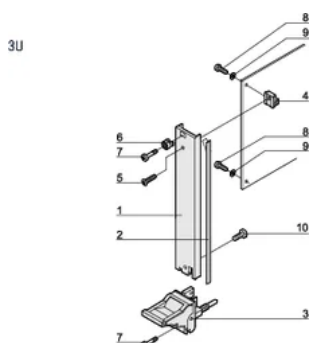

CERTIFICATIONS

FEATURES

U-shaped front panel for textile gasket

Suitable for insertion and extraction forces up to 700 N (per pair)

Enable the installation of a microswitch

Enable the installation of coding pegs in accordance with IEC 60297-3-103/ IEEE 1101.10

PRODUCT ATTRIBUTES

Rack Width: 6HP

Package Quantity: 1

Handle Type: IEL

Mounting: Screw-on Front

Gasket Type: Textile EMC

Front Finish: Anodized

Rear Finish: Etched

Treated Edges: No

Complies With: IEC 60297-3-102; IEEE 1101.10; IEC 60297-3-103; IEEE 1101.1/11

EMC Shielding: Yes

Finish: Anodized; Passivated

Height (H): 128.4mm

Material: Aluminum

Product Type: Front Panel

Rack Height: 3U

Type: Front Panel with Handle (PIU)

Width (W): 30.1mm

DIAGRAMS

WARNING

nVent products shall be installed and used only as indicated in nVent's product instruction sheets and training materials. Instruction sheets are available at www.nvent.com and from your nVent customer service representative. Improper installation, misuse, misapplication or other failure to completely follow nVent's instructions and warnings may cause