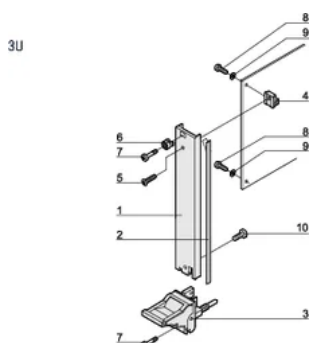

FEATURES

U-shaped front panel for textile gasket

Suitable for insertion and extraction forces up to 700 N (per pair)

Enable the installation of a microswitch

Enable the installation of coding pegs in accordance with IEC 60297-3-103/ IEEE 1101.10

PRODUCT ATTRIBUTES

Rack Width: 10HP

Package Quantity: 1

Handle Type: IEL

Mounting: Screw-on Front

Gasket Type: Textile EMC

Front Finish: Anodized

Rear Finish: Etched

Treated Edges: No

Complies With: IEC 60297-3-102; IEEE 1101.10; IEC 60297-3-103; IEEE 1101.1/11

EMC Shielding: Yes

Finish: Anodized; Passivated

Height (H): 128.4mm

Material: Aluminum

Product Type: Front Panel

Rack Height: 3U

Type: Front Panel with Handle (PIU)

Width (W): 50.5mm

DIAGRAMS

WARNING

---

nVent products shall be installed and used only as indicated in nVent's product instruction sheets and training materials. Instruction sheets are available at www.nvent.com and from your nVent customer service representative. Improper installation, misuse, misapplication or other failure to completely follow nVent's instructions and warnings may cause