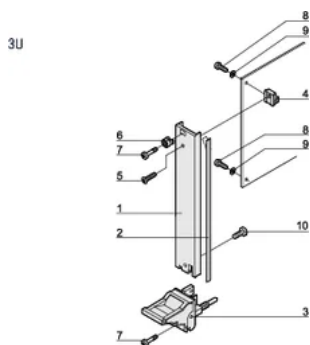

CERTIFICATIONS

FEATURES

U-shaped front panel for textile gasket

Suitable for insertion and extraction forces up to 700 N (per pair)

Enable the installation of a microswitch

Enable the installation of coding pegs in accordance with IEC 60297-3-103/ IEEE 1101.10

PRODUCT ATTRIBUTES

Rack Width: 12HP

Package Quantity: 1

Handle Type: IEL

Mounting: Screw-on Front

Gasket Type: Textile EMC

Front Finish: Anodized

Rear Finish: Etched

Treated Edges: No

Complies With: IEC 60297-3-102; IEEE 1101.10; IEC 60297-3-103; IEEE 1101.1/11

EMC Shielding: Yes

Finish: Anodized; Passivated

Height (H): 128.4mm

Material: Aluminum

Product Type: Front Panel

Rack Height: 3U

Type: Front Panel with Handle (PIU)

Width (W): 60.6mm

Gross Weight: 0.118kg

DIAGRAMS

WARNING

nVent products shall be installed and used only as indicated in nVent's product instruction sheets and training materials. Instruction sheets are available at www.nvent.com and from your nVent customer service representative. Improper