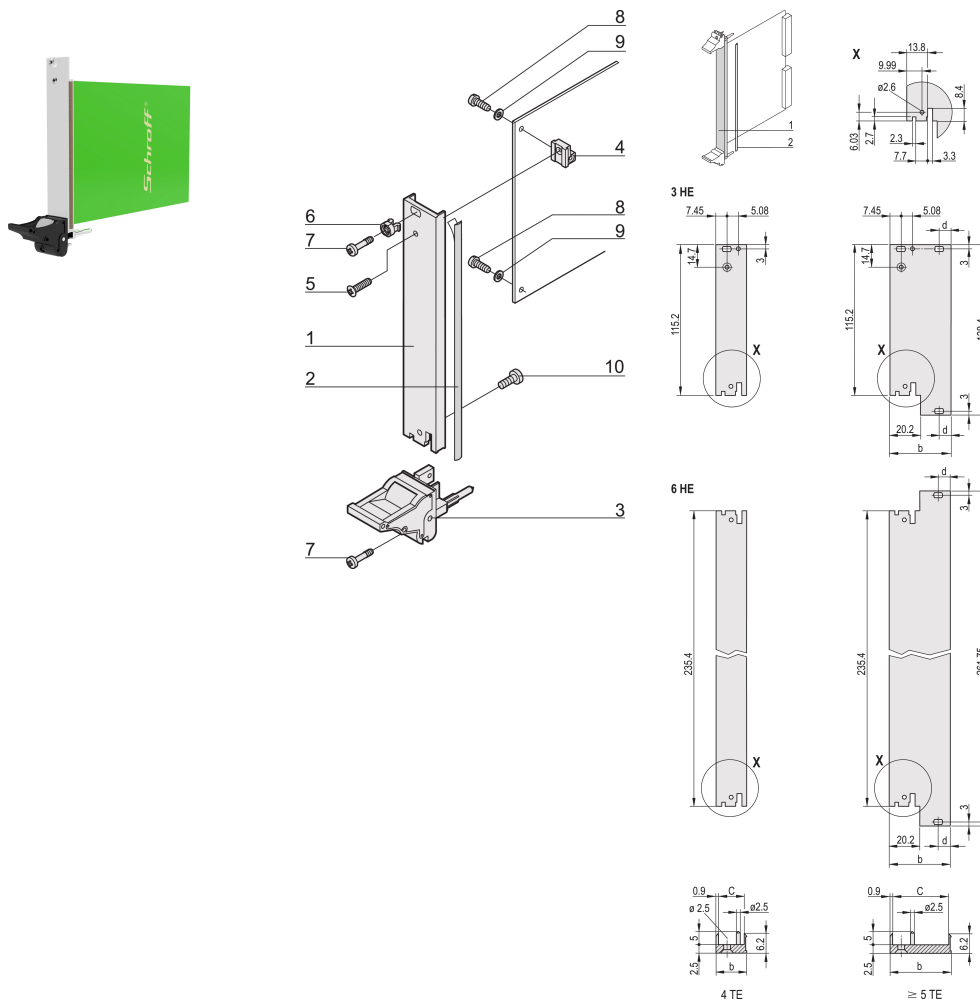

Plug-In Unit Kit With IEL Handle, Shielded, Black 3 U, 12 HP

CATALOG NUMBER

20848-591

Plug-in unit, with IEL inserter/extractor black handle, 3 U, front assembly. The U-shaped front panel enable shielding with a textile gasket.

CERTIFICATIONS

FEATURES

U-shaped front panel for textile gasket

Suitable for insertion and extraction forces up to 700 N (per pair)

Enable the installation of a microswitch

Enable the installation of coding pegs in accordance with IEC 60297-3-103/ IEEE 1101.10

PRODUCT ATTRIBUTES

Rack Width: 12HP

Package Quantity: 1

Handle Type: IEL

Mounting: Screw-on Front

Gasket Type: Textile EMC

Front Finish: Anodized

Rear Finish: Etched

Treated Edges: No

Complies With: IEC 60297-3-102; IEEE 1101.10; IEC 60297-3-103; IEEE 1101.1/11

EMC Shielding: Yes

Finish: Anodized; Passivated

Height (H): 128.4mm

Material: Aluminum

Product Type: Front Panel