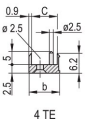

3 HE

6 HE

4 TE

5 TE

Plug-in unit, with IEL inserter/extractor black handle, 6 U, front assembly. The U-shaped front panel enable shielding with a textile gasket.

CERTIFICATIONS