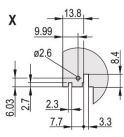

3 HE

6 HE

4 TE

5 TE

Plug-in unit, with IEL inserter/extractor black handle, 6 U, front assembly. The U-shaped front panel enable shielding with a textile gasket.

CERTIFICATIONS