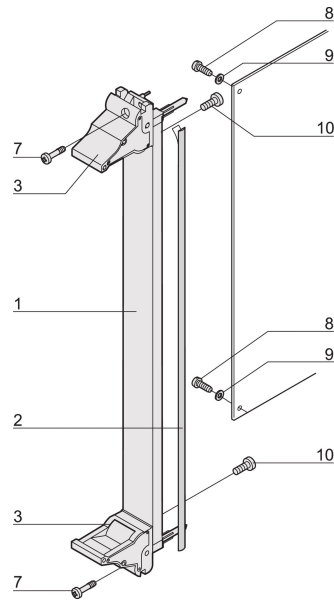

Plug-In Unit Kit With IEL Handle, Shielded, Black, 6 U, 12 HP

CATALOG NUMBER

20848-598

3 HE

6 HE

4 TE

5 TE

Plug-in unit, with IEL inserter/extractor black handle, 6 U, front assembly. The U-shaped front panel enable shielding with a textile gasket.

CERTIFICATIONS

FEATURES

U-shaped front panel for textile gasket

Suitable for insertion and extraction forces up to 700 N (per pair)

Enable the installation of a microswitch

Enable the installation of coding pegs in accordance with IEC 60297-3-103/ IEEE 1101.10

PRODUCT ATTRIBUTES

Rack Width: 12HP

Package Quantity: 1

Handle Type: IEL

Mounting: Screw-on Front; Screw-on Rear IO

Gasket Type: Textile EMC

Front Finish: Anodized

Rear Finish: Etched

Treated Edges: No

Complies With: IEC 60297-3-102; IEEE 1101.10; IEC 60297-3-103; IEEE 1101.1/11

EMC Shielding: Yes

Finish: Anodized; Passivated

Height (H): 261.8mm

Material: Aluminum

Product Type: Front Panel