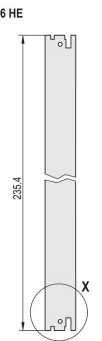

Plug-In Unit Kit With IEL Handle, Shielded, Black, 6 U, 12 HP

CATALOG NUMBER

20848-598

3 HE

6 HE

4 TE

5 TE

Plug-in unit, with IEL inserter/extractor black handle, 6 U, front assembly. The U-shaped front panel enable shielding with a textile gasket.

CERTIFICATIONS

FEATURES

U-shaped front panel for textile gasket

Suitable for insertion and extraction forces up to 700 N (per pair)

Enable the installation of a microswitch

Enable the installation of coding pegs in accordance with IEC 60297-3-103/ IEEE 1101.10

PRODUCT ATTRIBUTES

Rack Width: 12HP

Package Quantity: 1

Handle Type: IEL

Mounting: Screw-on Front; Screw-on Rear IO

Gasket Type: Textile EMC

Front Finish: Anodized

Rear Finish: Etched

Treated Edges: No

Complies With: IEC 60297-3-102; IEEE 1101.10; IEC 60297-3-103; IEEE 1101.1/11

EMC Shielding: Yes

Finish: Anodized; Passivated

Height (H): 261.8mm

Material: Aluminum

Product Type: Front Panel