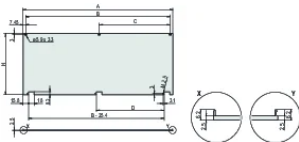

Mounting: Hinged, Bottom

Gasket Type: Textile EMC

Front Finish: Anodized

Rear Finish: Conductive

Treated Edges: No

Complies With: IEC 60297-3-101; IEEE 1101.1/10

Depth (D): 2.5mm

EMC Shielding: No (Retrofittable)

Finish: Anodized; Passivated

Height (H): 128.4mm

Material: Aluminum

Product Type: Front Panel

Type: Front Panel without Handle

Width (W): 426.4mm

Gross Weight: 0.546kg

ADDITIONAL PRODUCT DETAILS

Front panel can be removed in opened position ($> 135^\circ$).

DIAGRAMS

WARNING

---

nVent products shall be installed and used only as indicated in nVent's product instruction sheets and training materials. Instruction sheets are available at www.nvent.com and from your nVent customer service representative. Improper installation, misuse, misapplication or other failure to completely follow nVent's instructions and warnings may cause product malfunction, property damage, serious bodily injury and death and/or void your warranty.