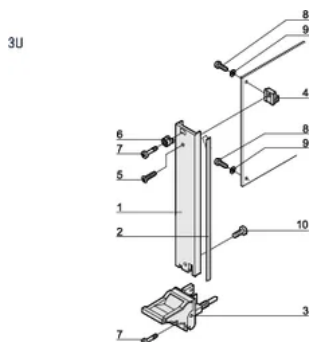

Treated Edges: No

Complies With: IEC 60297-3-102; IEEE 1101.10; IEC 60297-3-103; IEEE 1101.1/11

EMC Shielding: Yes

Finish: Anodized; Passivated

Height (H): 128.4mm

Material: Aluminum

Product Type: Front Panel

Rack Height: 3U

Type: Front Panel with Handle (PIU)

Width (W): 20mm

Net Weight: 0.08kg

## DIAGRAMS

---