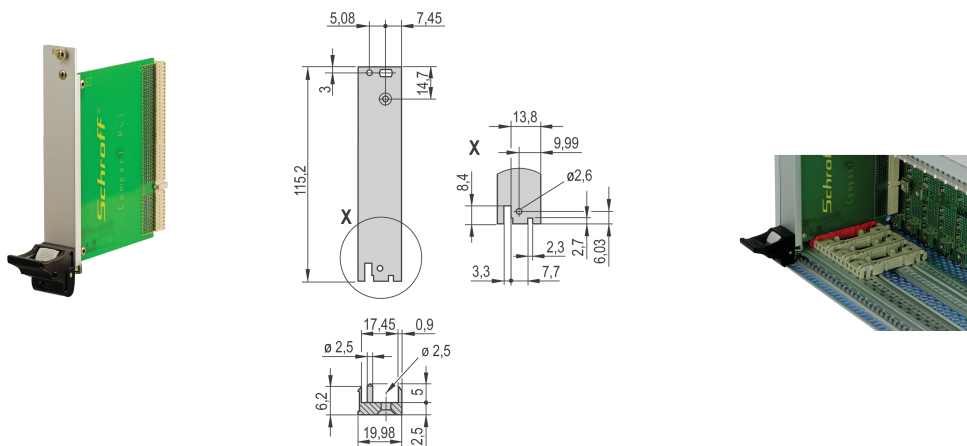

# Plug-In Unit Kit With IEL Handle for Rear I/O, Shielded, Black, 3 U, 4 HP

## CATALOG NUMBER

**20848-751**

Plug-in unit, with IEL inserter/extractor black handle, 3 U, rear I / O assembly. The U-shaped front panel enable shielding with a textile gasket.

## FEATURES

U-shaped front panel for textile gasket

Suitable for insertion and extraction forces up to 700 N (per pair)

Enable the installation of a microswitch

Enable the installation of coding pegs in accordance with IEC 60297-3-103/ IEEE 1101.10

Treated Edges: No

Complies With: IEC 60297-3-102; IEEE 1101.10; IEC 60297-3-103; IEEE 1101.1/11

EMC Shielding: Yes

Finish: Anodized; Passivated

Height (H): 128.4mm

Material: Aluminum

Product Type: Front Panel