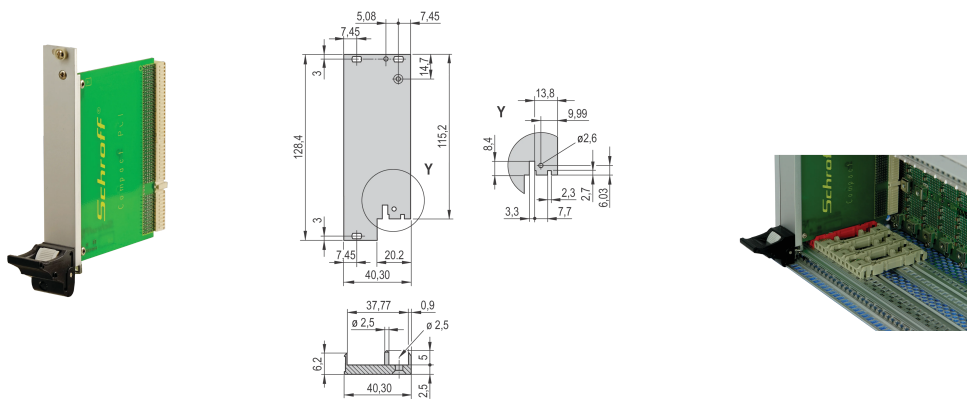

# Plug-In Unit Kit With IEL Handle for Rear I/O, Shielded, Black, 3 U, 8 HP

## CATALOG NUMBER

**20848-752**

Plug-in unit, with IEL inserter/extractor black handle, 3 U, rear I / O assembly. The U-shaped front panel enable shielding with a textile gasket.

## FEATURES

U-shaped front panel for textile gasket

Suitable for insertion and extraction forces up to 700 N (per pair)

Enable the installation of a microswitch

Enable the installation of coding pegs in accordance with IEC 60297-3-103/ IEEE 1101.10

## PRODUCT ATTRIBUTES

Rack Width: 8HP

Package Quantity: 1

Handle Type: IEL

Mounting: Screw-on Rear IO

Gasket Type: Textile EMC

Front Finish: Anodized

Rear Finish: Etched