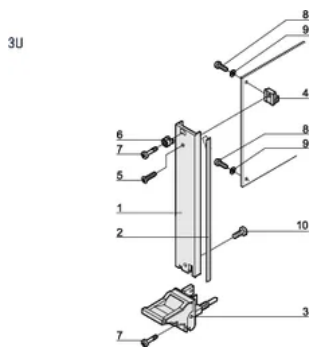

Mounting: Screw-on Rear IO

Gasket Type: Textile EMC

Front Finish: Anodized

Rear Finish: Etched

Treated Edges: No

Complies With: IEC 60297-3-102; IEEE 1101.10; IEC 60297-3-103; IEEE 1101.1/11

EMC Shielding: Yes

Finish: Anodized; Passivated

Height (H): 128.4mm

Material: Aluminum

Product Type: Front Panel

Rack Height: 3U

Type: Front Panel with Handle (PIU)

Width (W): 40.3mm

Net Weight: 0.1kg

DIAGRAMS

WARNING

nVent products shall be installed and used only as indicated in nVent's product instruction sheets and training materials. Instruction sheets are available at www.nvent.com and from your nVent customer service representative. Improper installation, misuse, misapplication or other failure to completely follow nVent's instructions and warnings may cause product malfunction, property damage, serious bodily injury and death and/or void your warranty.