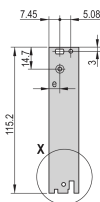

Plug-In Unit Kit With IET Handle, Shielded, Black 3 U, 12 HP

CATALOG NUMBER

20848-765

Plug-in unit, with IET inserter/extractor black handle, 3 U, front assembly. The U-shaped front panel enable shielding with a textile gasket.