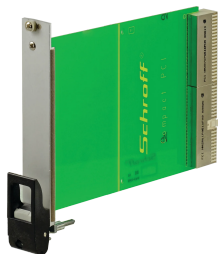

Plug-In Unit Kit With IET Handle, Shielded, Black 3 U, 12 HP

CATALOG NUMBER

20848-765

Plug-in unit, with IET inserter/extractor black handle, 3 U, front assembly. The U-shaped front panel enable shielding with a textile gasket.

CERTIFICATIONS

FEATURES

U-shaped front panel for textile gasket

Suitable for insertion and extraction forces up to 700 N (per pair)

Enable the installation of a microswitch

Enable the installation of coding pegs in accordance with IEC 60297-3-103/ IEEE 1101.10

PRODUCT ATTRIBUTES

Rack Width: 12HP

Package Quantity: 1

Handle Type: IET

Mounting: Screw-on Front

Gasket Type: Textile EMC

Front Finish: Anodized

Rear Finish: Etched

Treated Edges: No

Complies With: IEC 60297-3-102; IEEE 1101.10; IEC 60297-3-103; IEEE 1101.1/11

EMC Shielding: Yes

Finish: Anodized; Passivated

Height: 128.4mm

Material: Aluminum

Product Type: Front Panel

Rack Height: 3U