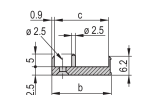

Plug-In Unit Kit With IET Handle, Shielded, Black 3 U, 12 HP

CATALOG NUMBER

20848-765

Plug-in unit, with IET inserter/extractor black handle, 3 U, front assembly. The U-shaped front panel enable shielding with a textile gasket.