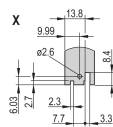

Plug-In Unit Kit With IET Handle, Shielded, Black 3 U, 12 HP

CATALOG NUMBER

20848-765

Plug-in unit, with IET inserter/extractor black handle, 3 U, front assembly. The U-shaped front panel enable shielding with a textile gasket.