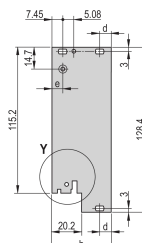

Plug-In Unit Kit With IET Handle, Shielded, Black 3 U, 12 HP

CATALOG NUMBER

20848-765

Plug-in unit, with IET inserter/extractor black handle, 3 U, front assembly. The U-shaped front panel enable shielding with a textile gasket.