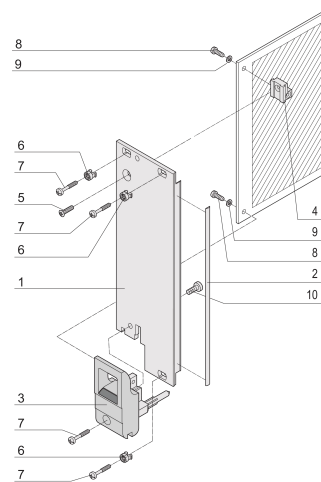

Plug-In Unit Kit With IET Handle, Shielded, Black 3 U, 12 HP

CATALOG NUMBER

20848-765

Plug-in unit, with IET inserter/extractor black handle, 3 U, front assembly. The U-shaped front panel enable shielding with a textile gasket.

CERTIFICATIONS

FEATURES

U-shaped front panel for textile gasket

Suitable for insertion and extraction forces up to 700 N (per pair)

Enable the installation of a microswitch

Enable the installation of coding pegs in accordance with IEC 60297-3-103/ IEEE 1101.10

PRODUCT ATTRIBUTES

Rack Width: 12HP

Package Quantity: 1

Handle Type: IET

Mounting: Screw-on Front

Gasket Type: Textile EMC

Front Finish: Anodized

Rear Finish: Etched

Treated Edges: No

Complies With: IEC 60297-3-102; IEEE 1101.10; IEC 60297-3-103; IEEE 1101.1/11

EMC Shielding: Yes

Finish: Anodized; Passivated

Height: 128.4mm

Material: Aluminum

Product Type: Front Panel

Rack Height: 3U