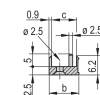

Plug-In Unit Kit With IET Handle, Shielded, Black 3 U, 12 HP

CATALOG NUMBER

20848-765

Plug-in unit, with IET inserter/extractor black handle, 3 U, front assembly. The U-shaped front panel enable shielding with a textile gasket.