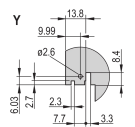

Plug-In Unit Kit With IET Handle, Shielded, Black 3 U, 12 HP

CATALOG NUMBER

20848-765

Plug-in unit, with IET inserter/extractor black handle, 3 U, front assembly. The U-shaped front panel enable shielding with a textile gasket.