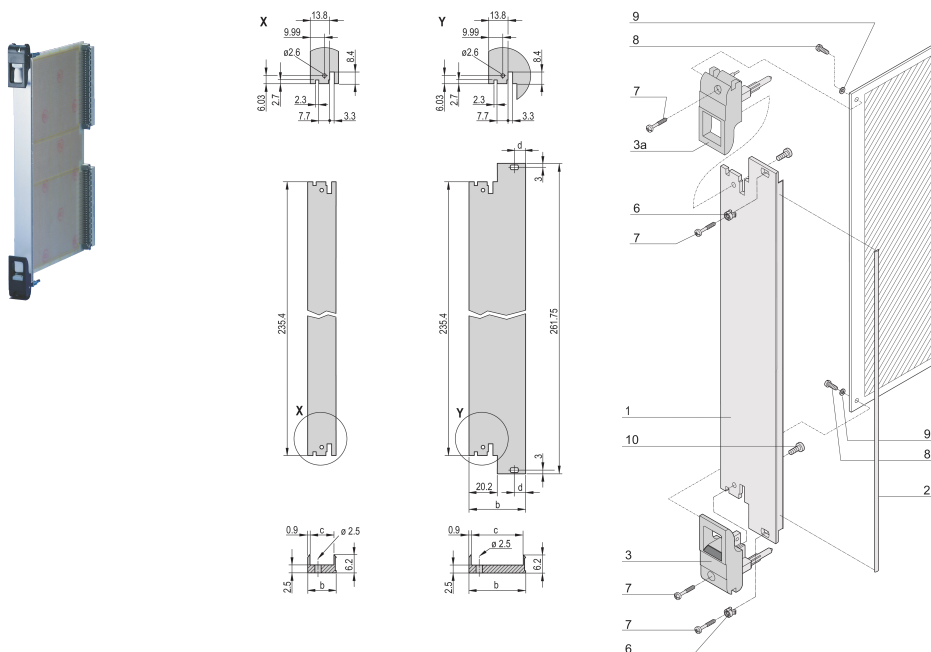

Plug-In Unit Kit With IET Handle, Shielded, Black, 6 U, 8 HP

CATALOG NUMBER

20848-767

Plug-in unit, with IET inserter/extractor black handle, 3 U, front assembly. The U-shaped front panel enable shielding with a textile gasket.

CERTIFICATIONS

FEATURES

U-shaped front panel for textile gasket

Suitable for insertion and extraction forces up to 700 N (per pair)

Enable the installation of a microswitch

Enable the installation of coding pegs in accordance with IEC 60297-3-103/ IEEE 1101.10

PRODUCT ATTRIBUTES

Rack Width: 8HP

Package Quantity: 1

Handle Type: IET

Mounting: Screw-on Front

Gasket Type: Textile EMC

Front Finish: Anodized

Rear Finish: Etched

Treated Edges: No

Complies With: IEC 60297-3-102; IEEE 1101.10; IEC 60297-3-103; IEEE 1101.1/11

EMC Shielding: Yes

Finish: Anodized; Passivated

Height: 261.8mm

Material: Aluminum

Product Type: Front Panel

Rack Height: 6U