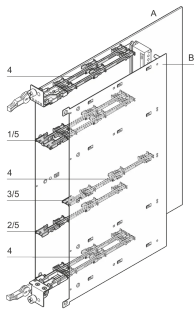

Guide Rail for AdvancedMC Compact and Full-Size Modules

CATALOG NUMBER

20849-008

Guide rail for AdvancedMC compact and full-size modules.

FEATURES

AdvancedMC compact and full-size modules

PRODUCT ATTRIBUTES

Product Type: Guide Rail

Product Family: AdvancedMC

Type: Guide

Works With: Systems

Material: Polybutylene Terephthalate

Color: Red

Package Quantity: 10

Net Weight: 0.028kg