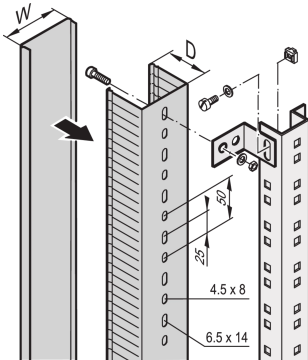

Mounting Kit for Cable Channel

CATALOG NUMBER

21100-123

Mounting Kit for Cable Channel.

CERTIFICATIONS

FEATURES

Mounting Kit for Cable Channel

PRODUCT ATTRIBUTES

Product Type: Mounting Kit

Material: Steel

Depth: 60mm

Package Quantity: 2

WARNING

nVent products shall be installed and used only as indicated in nVent's product instruction sheets and training materials. Instruction sheets are available at www.nvent.com and from your nVent customer service representative. Improper installation, misuse, misapplication or other failure to completely follow nVent's instructions and warnings may cause product malfunction, property damage, serious bodily injury and death and/or void your warranty.