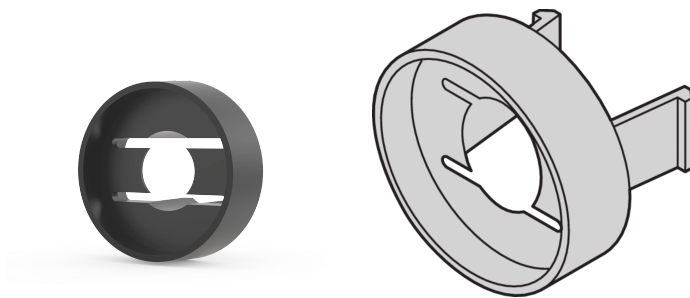

# Sleeves for M6, Plastic, Black, 100 pcs

## CATALOG NUMBER

**21100-566**

Sleeve guides the collar screw when fastening the front panel.

## FEATURES

Sleeve guides the collar screw when fastening the front panel

Sleeve is inserted into the elongated hole of the 19" bracket of the side panel type L

## PRODUCT ATTRIBUTES

Product Type: Sleeve

Works With: Front Panels

Package Quantity: 100

Gross Weight: 0.037kg

Material: Polycarbonate