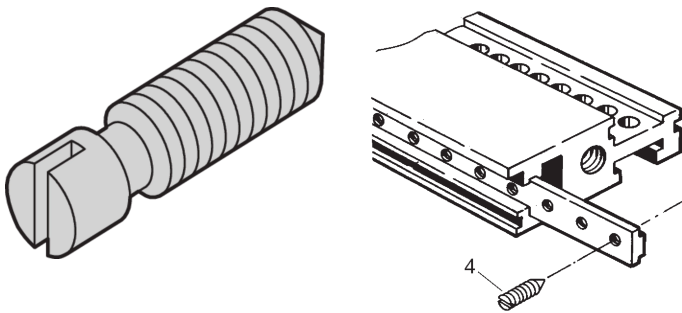

Grub Screw, Steel Nickel Plated, M3.0 x 8

CATALOG NUMBER

21100-646

For fixing the threaded insert in the horizontal rail.

CERTIFICATIONS

FEATURES

Grub screw

PRODUCT ATTRIBUTES

Length: 8mm

Package Quantity: 100

Thread Size: M3

Finish: Nickel Plated

Material: Steel

Product Family: EuropacPRO; RatiopacPRO; RatiopacPRO AIR; CompacPRO; PropacPRO; MultipacPRO

Product Type: Screw

Type: Grub Screw