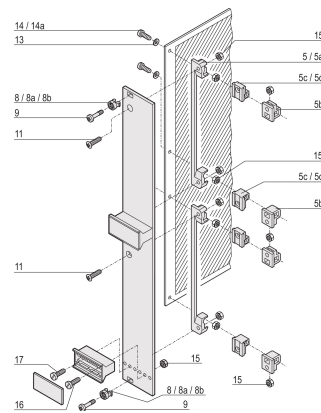

Collar Screw, Cross Recess/Slotted, M2.5 x 12.3 mm, Steel, Nickel Plated, 100 pieces

CATALOG NUMBER

21101-101

CERTIFICATIONS

PRODUCT ATTRIBUTES

Length: 12.3mm

Material: Steel

Finish: Nickel Plated

Package Quantity: 100

Thread Size: M2.5