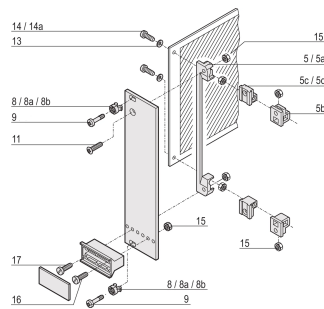

Collar Screw, Cross Recess/Slotted, M2.5 x 12.3 mm, Steel, Nickel Plated, 100 pieces

CATALOG NUMBER

21101-101

CERTIFICATIONS

PRODUCT ATTRIBUTES

Length: 12.3mm

Material: Steel

Finish: Nickel Plated

Package Quantity: 100

Thread Size: M2.5