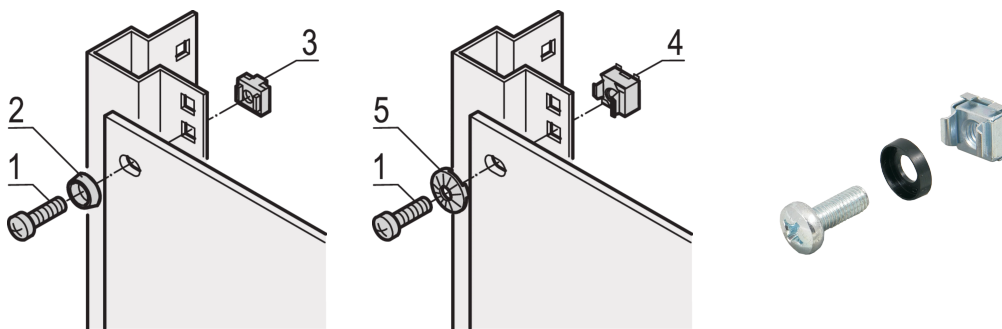

19" Assembly Kit M6, Screw, Washer, Nut; 50 pieces

CATALOG NUMBER

21101-809

For standard grounding use a grounding nut and washer on at least one attachment point.

When 19" assembly kit is used with conductive 19" panel mount, grounding cage nuts are not needed.

CERTIFICATIONS

FEATURES

Assembly kits for assembly of 19" components into a cabinet

For mounting of front panels, distribution fields or other components on the frame, slide mounts or depth members with square cut-outs

PRODUCT ATTRIBUTES

Package Quantity: 50

Thread Size: M6

Finish: Zinc Plated

Material: Steel; ABS

Product Family: RatiopacPRO; RatiopacPRO AIR; CompacPRO; PropacPRO; Comptec; Inpac; MultipacPRO; Varistar CP; Novastar; Eurorack; Outdoor