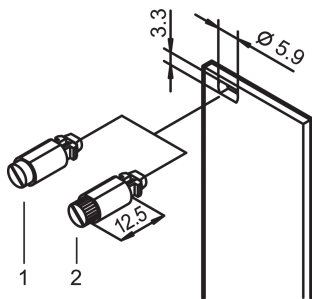

Quarter-Turn Fastener With Knurled and Slotted Head, Black; 100 pieces

CATALOG NUMBER

21101-850

1/4 rotary lock with defined stop.

CERTIFICATIONS

FEATURES

1/4 rotary lock with defined stop

Identification of locking position due to slot position

Height: 6mm

Material: Steel; Zinc Alloy; Thermoplastic

Product Type: Hardware Kit

Width: 7mm

Works With: Front Panels

Fastener Type: Knurled; Slotted Head

Net Weight: 0.15kg

ADDITIONAL PRODUCT DETAILS