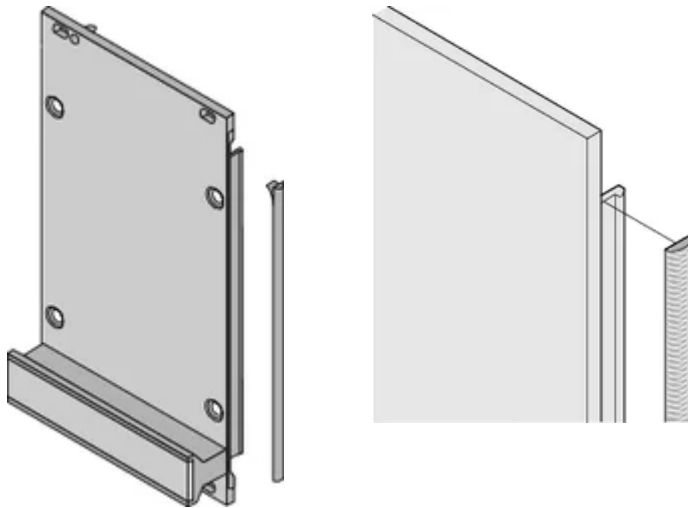

Height (H): 97mm

Material: Thermoplastic Elastomer

Product Family: EuropacPRO; RatiopacPRO; RatiopacPRO AIR; PropacPRO; Frame Type Plug-In Unit

Product Type: Shielding Kit

Width (W): 3.8mm

Works With: Subracks; Cases; Front Panels

Flammability Rating: UL® 94V-0

Net Weight: 0.048kg

ADDITIONAL PRODUCT DETAILS

EMC gaskets (textile) are required for shielding the front panels.

DIAGRAMS

WARNING

---

nVent products shall be installed and used only as indicated in nVent's product instruction sheets and training materials. Instruction sheets are available at www.nvent.com and from your nVent customer service representative. Improper installation, misuse, misapplication or other failure to completely follow nVent's instructions and warnings may cause product malfunction, property damage, serious bodily injury and death and/or void your warranty.