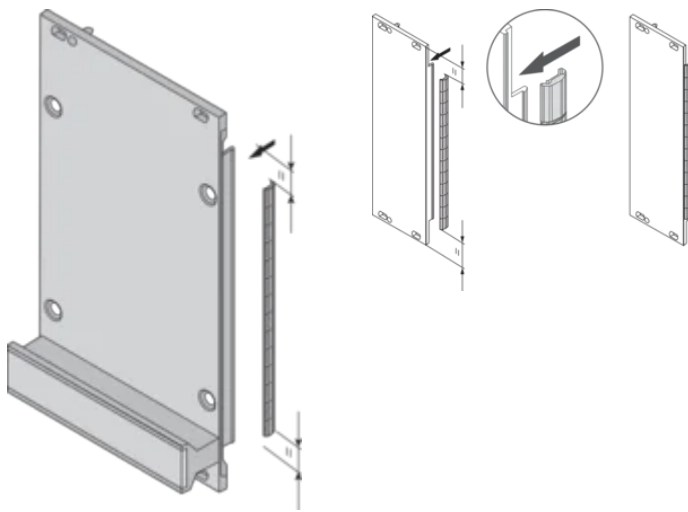

Package Quantity: 10

Material: Stainless Steel

Product Family: EuropacPRO; RatiopacPRO; RatiopacPRO AIR; PropacPRO; Frame Type Plug-In Unit

Product Type: Shielding Kit

Rack Width: 10HP

Works With: Subracks; Cases; Front Panels

ADDITIONAL PRODUCT DETAILS

EMC gaskets (stainless) are required for shielding the front panels.

DIAGRAMS

WARNING

---

nVent products shall be installed and used only as indicated in nVent's product instruction sheets and training materials. Instruction sheets are available at www.nvent.com and from your nVent customer service representative. Improper installation, misuse, misapplication or other failure to completely follow nVent's instructions and warnings may cause product malfunction, property damage, serious bodily injury and death and/or void your warranty.