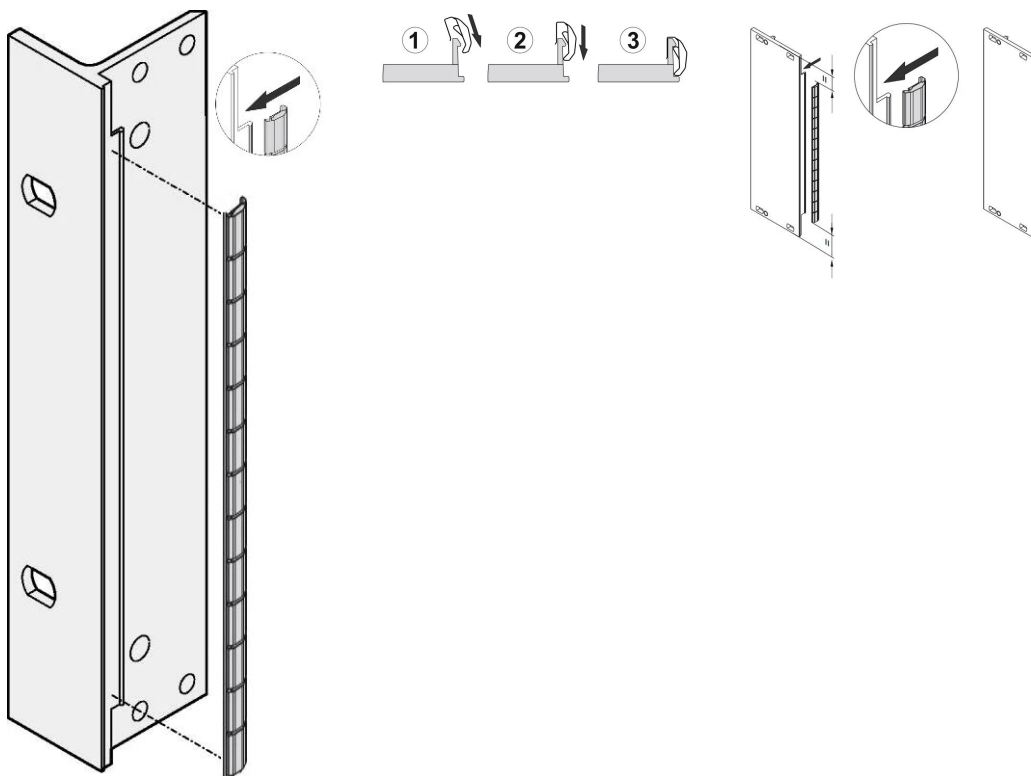

Front Panel EMC Stainless Steel Shielding Kit, for U-Shaped front panels, 5 U, 10 Pieces

CATALOG NUMBER

21102-117

The stainless EMC gaskets are inserted into a slot on the right hand side of the U-shaped front panels.

The gasket will be clipped onto the right front panel bracket, the 19" bracket or rear profile of the subrack

FEATURES

The stainless steel EMC-gasket for SCHROFF U-shaped front panels, offers excellent performance in shielding effectiveness and an enormous temperature range from -200 to +160°C.

Easy mounting by clipping the gasket onto the right front panel bracket, the 19" bracket or rear profile of the subrack

Temperature range from -200 to +160°C.

PRODUCT ATTRIBUTES

Rack Height: 5U

Package Quantity: 10