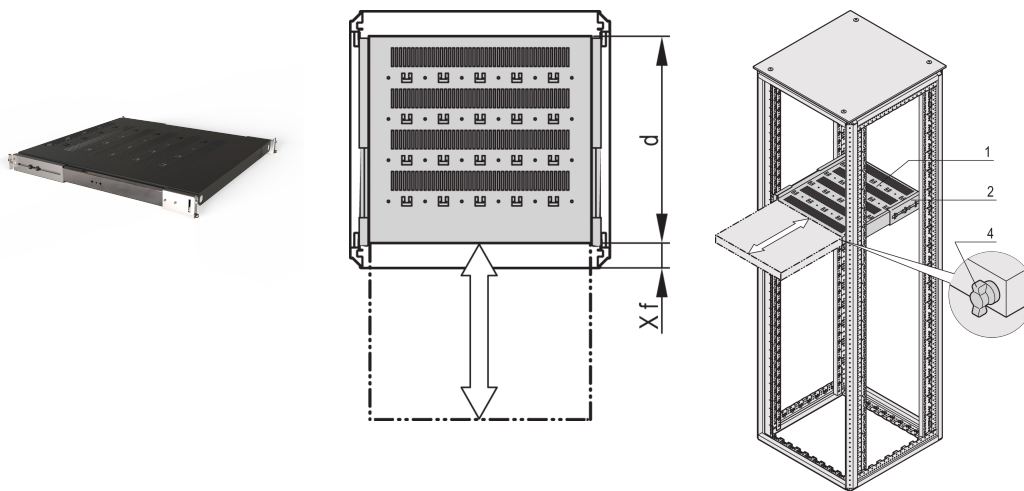

Varistar CP | 19" Telescopic Shelf, 70 kg, 800W 800D, RAL 7021

CATALOG NUMBER

21130-375

Varistar, Novastar and Eurorack 19" Shelf, Stationary with 70 kg load capacity, perforated for ease of assembly.

CERTIFICATIONS

FEATURES

Perforated cut-outs for assembling cable ties

Static load-carrying capacity 70 kg

Incl. telescopic slides

Locking with T-bar lock possible

St, 1.5 mm

Hammer head perforation for assembly with cable ties

PRODUCT ATTRIBUTES

Type: Telescopic Shelf

Width: 600mm

Depth: 677mm

Package Quantity: 1

Color: Black Grey

Color Code: RAL 7021

Finish: Powder Coated

Material: Steel

Product Family: Varistar CP; Novastar

Product Type: Shelf

Works With: Varistar CP

Gross Weight: 11.87kg

ADDITIONAL PRODUCT DETAILS

Mounting bracket for assembly of telescopic slide at frame please order separately.